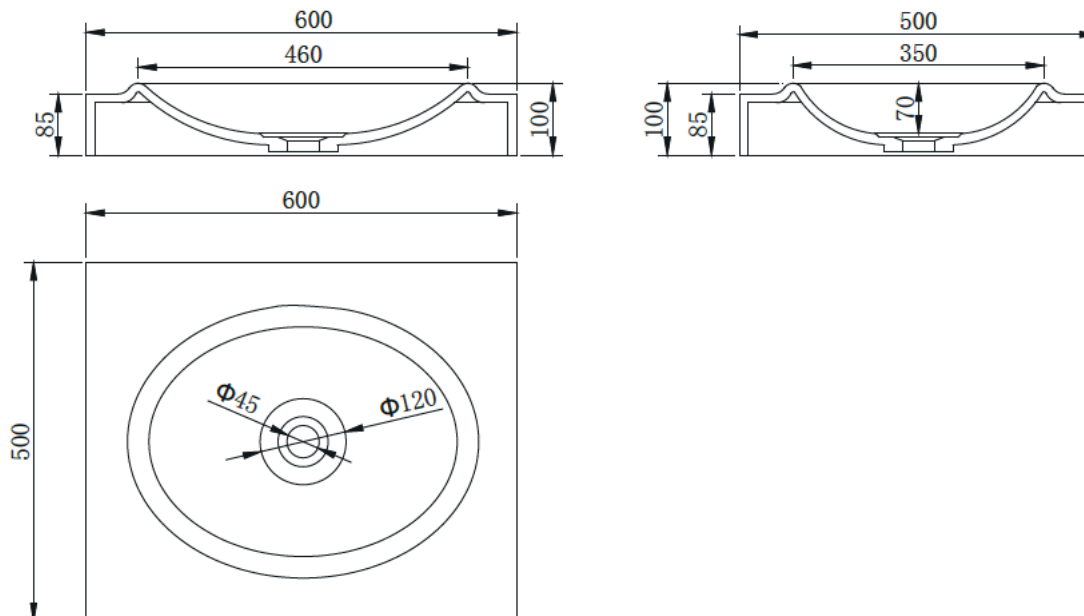

## B1540 600mm Basin

### Options:

- Stone waste  
(matte white)

**Size:** 600 L x 500 W x 100 H (mm)

Net weight: 13kg  
Gross weight: 15kg  
Unit: mm