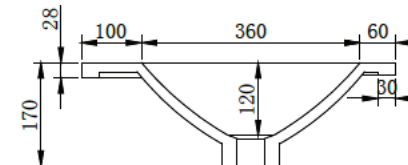

B1527 1400mm Basin

Notes:

- Wall Hung
- Polymarble or solid surface composition
- 10 years manufacturers warranty

Finishes:

- Matte white
- Gloss white
- Full colour range

Options:

- Stone waste (matte white)

Size: 1400 L x 520 W x 170 H (mm)

Net weight: 25kg
 Gross weight: 27kg
 Unit: mm