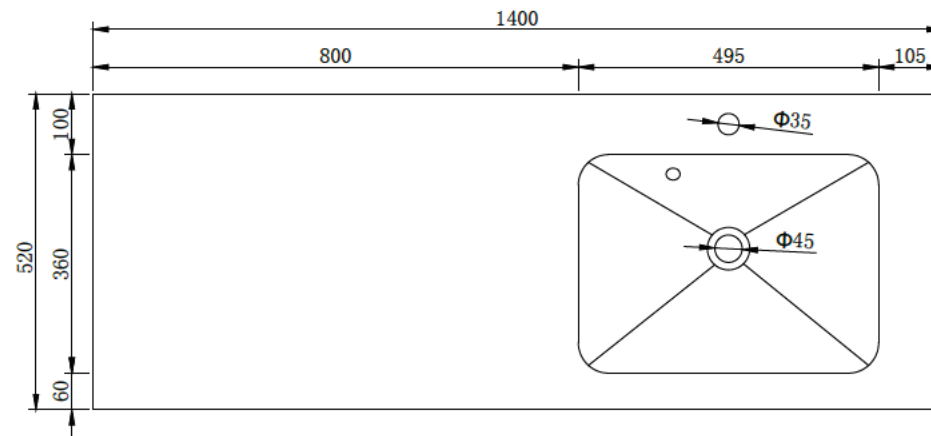

B1527 1400mm Basin

Notes:

- Wall Hung
- Polymarble or solid surface composition
- 10 years manufacturers warranty

Finishes:

- Matte white
- Gloss white
- Full colour range

Options:

- Stone waste (matte white)

Size: 1400 L x 520 W x 170 H (mm)

Net weight: 25kg
 Gross weight: 27kg
 Unit: mm