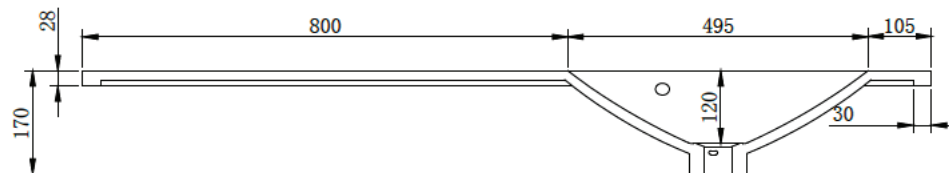

B1527 1400mm Basin

Notes:

- Wall Hung
- Polymarble or solid surface composition
- 10 years manufacturers warranty

Finishes:

- Matte white
- Gloss white
- Full colour range

Options:

- Stone waste (matte white)

Size: 1400 L x 520 W x 170 H (mm)

Net weight: 25kg
 Gross weight: 27kg
 Unit: mm