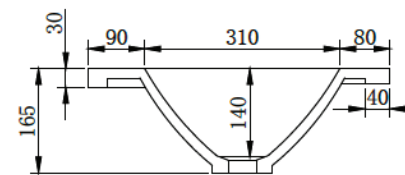

### Options:

- Stone waste (matte white)

**Size:** 1200 L x 480 W x 165 H (mm)

Net weight: 21kg  
Gross weight: 23kg  
Unit: mm