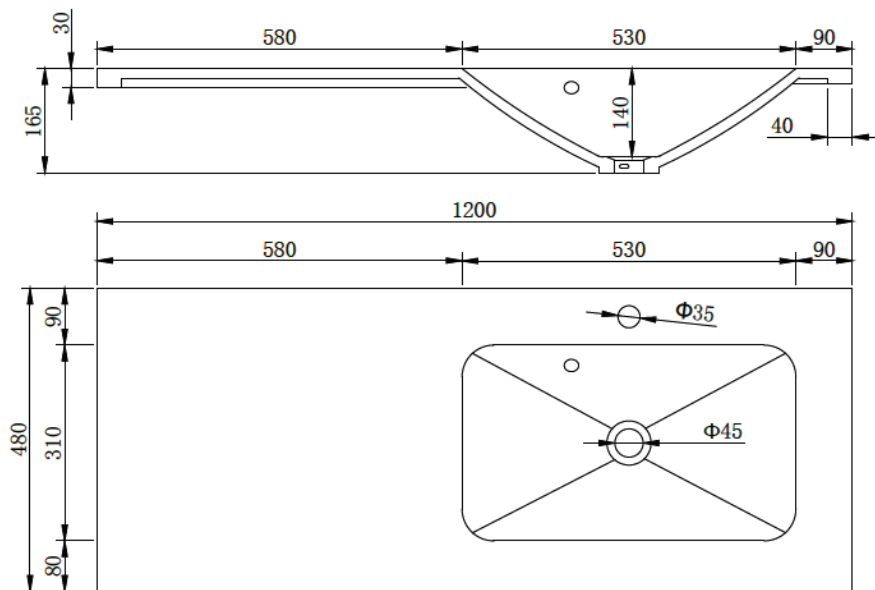

## B1526 1200mm Basin

### Options:

- Stone waste (matte white)

**Size:** 1200 L x 480 W x 165 H (mm)

Net weight: 21kg  
Gross weight: 23kg  
Unit: mm