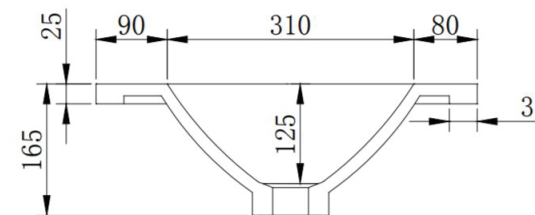

### Options:

- Stone waste (matte white)

**Size:** 1000 L x 480 W x 165 H (mm)

Net weight: 16 kg  
Gross weight: 18 kg  
Unit: mm