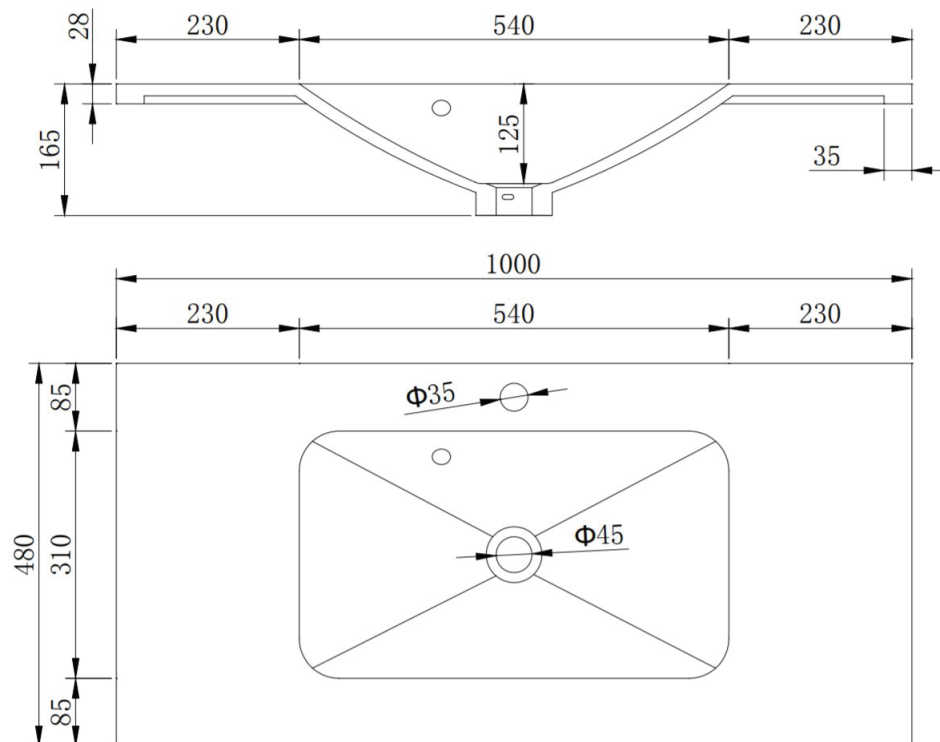

## B1524 1000mm Basin

### Options:

- Stone waste (matte white)

**Size:** 1000 L x 480 W x 165 H (mm)

Net weight: 16 kg  
Gross weight: 18 kg  
Unit: mm