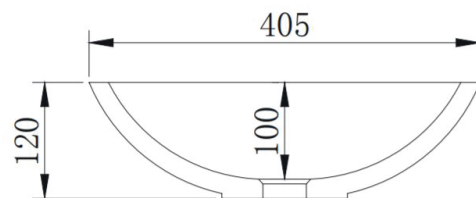

B1516 405mm Basin

Notes:

- Benchtop
- Polymarble or solid surface composition
- 10 years manufacturers warranty

Finishes:

- Matte white
- Gloss white
- Full colour range

Options:

Stone waste
(matte white)

Size: 405 L x 405 W x 120 H (mm)

Net weight: 5 kg
Gross weight: 7 kg
Unit: mm