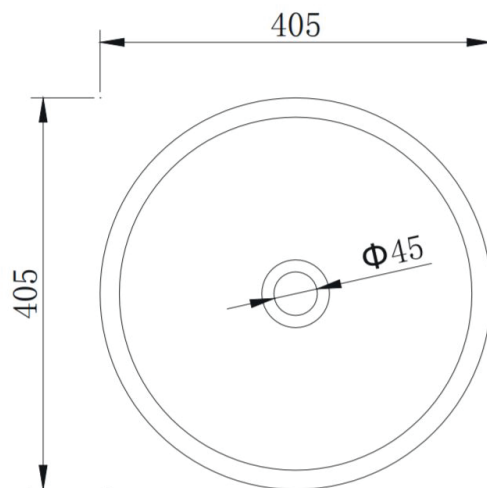

B1516 405mm Basin

Notes:

- Benchtop
- Polymarble or solid surface composition
- 10 years manufacturers warranty

Finishes:

- Matte white
- Gloss white
- Full colour range

Options:

Stone waste
(matte white)

Size: 405 L x 405 W x 120 H (mm)

Net weight: 5 kg
Gross weight: 7 kg
Unit: mm