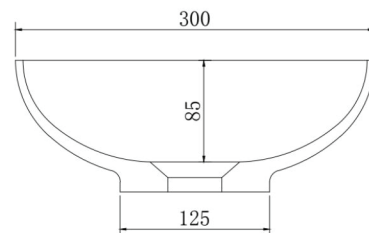

B1515 200mm Basin

Notes:

- Benchtop
- Polymarble or solid surface composition
- 10 years manufacturers warranty

Finishes:

- Matte white
- Gloss white
- Full colour range

Options:

Stone waste
(matte white)

Size: 200 L x 200 W x 110 H (mm)

Net weight: 2kg
Gross weight: 3kg
Unit: mm