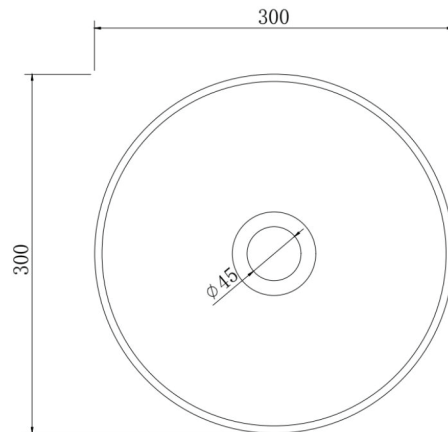

B1515 200mm Basin

Notes:

- Benchtop
- Polymarble or solid surface composition
- 10 years manufacturers warranty

Finishes:

- Matte white
- Gloss white
- Full colour range

Options:

Stone waste
(matte white)

Size: 200 L x 200 W x 110 H (mm)

Net weight: 2kg
Gross weight: 3kg
Unit: mm