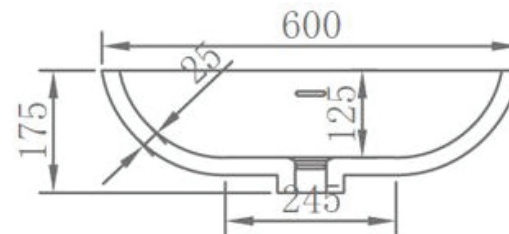

### Options:

- Stone waste (matte white)

**Size:** 600 L x 350 W x 175 H (mm)

Net weight: 13kg  
Gross weight: 15kg  
Unit: mm