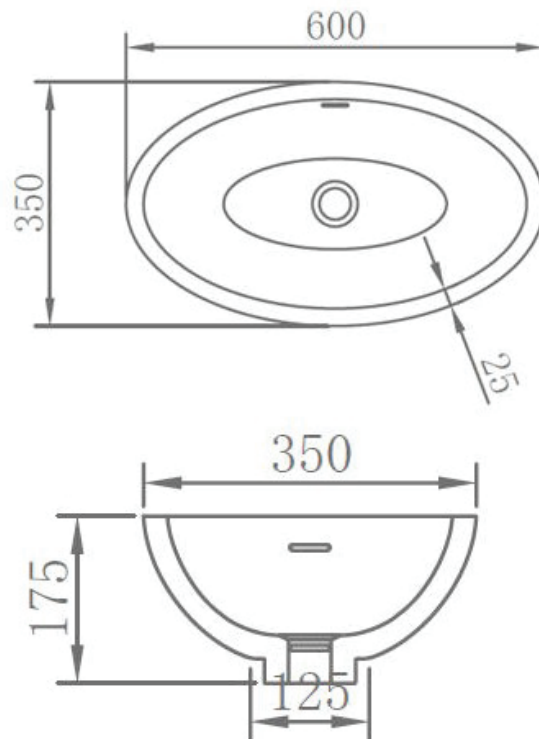

## B1510 600mm Concrete Basin

### Options:

- Stone waste (matte white)

**Size:** 600 L x 350 W x 175 H (mm)

Net weight: 13kg  
Gross weight: 15kg  
Unit: mm