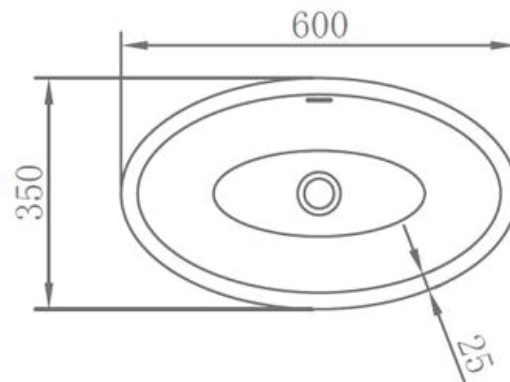

### Options:

Stone waste  
(matte white)

**Size:** 600 L x 350 W x 175 H (mm)

Net weight: 8.3kg  
Gross weight: 10.3kg  
Unit: mm