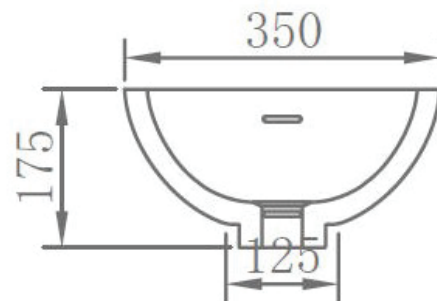

### Options:

Stone waste  
(matte white)

**Size:** 600 L x 350 W x 175 H (mm)

Net weight: 8.3kg  
Gross weight: 10.3kg  
Unit: mm