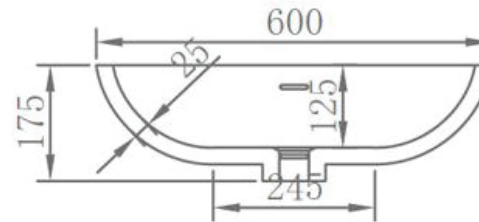

### Options:

Stone waste  
(matte white)

**Size:** 600 L x 350 W x 175 H (mm)

Net weight: 8.3kg  
Gross weight: 10.3kg  
Unit: mm