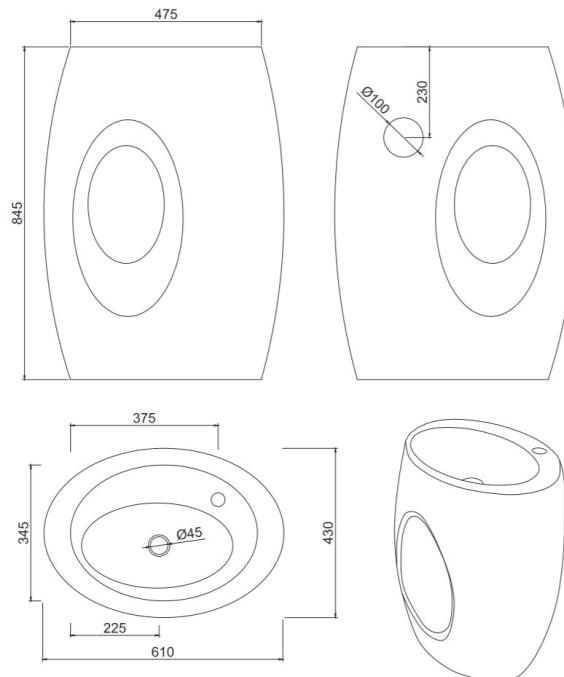

## B1388 610mm Pedestal Basin

### Options:

Stone waste  
(matte white)

**Size:** 610 L x 430 W x 845 H (mm)

Net weight: 50 kg  
Gross weight: 75 kg  
Unit: mm