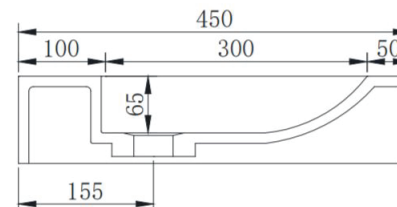

### Options:

- Stone waste (matte white)

**Size:** 700 L x 450 W x 100 H (mm)

Net weight: 18 kg  
Gross weight: 20 kg  
Unit: mm