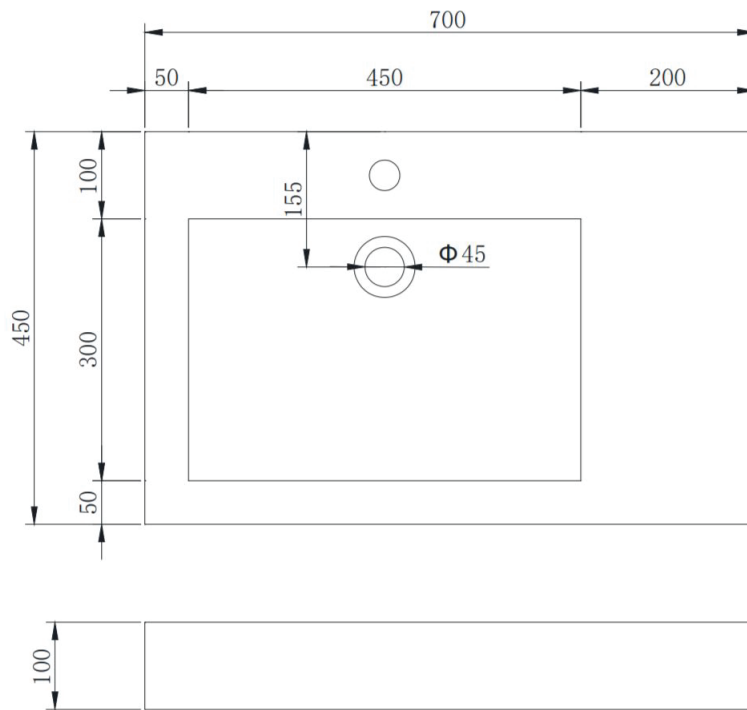

## B1340 700mm Basin

### Options:

- Stone waste (matte white)

**Size:** 700 L x 450 W x 100 H (mm)

Net weight: 18 kg  
Gross weight: 20 kg  
Unit: mm