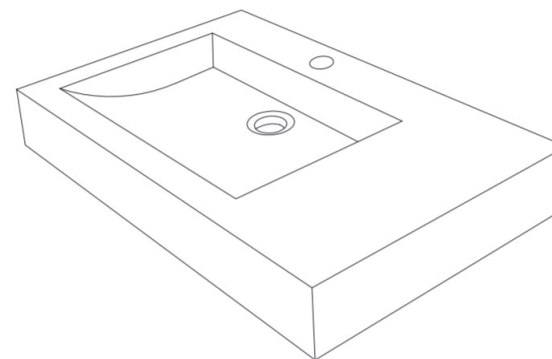

## B1340 700mm Basin

### Options:

- Stone waste (matte white)

**Size:** 700 L x 450 W x 100 H (mm)

Net weight: 18 kg  
Gross weight: 20 kg  
Unit: mm