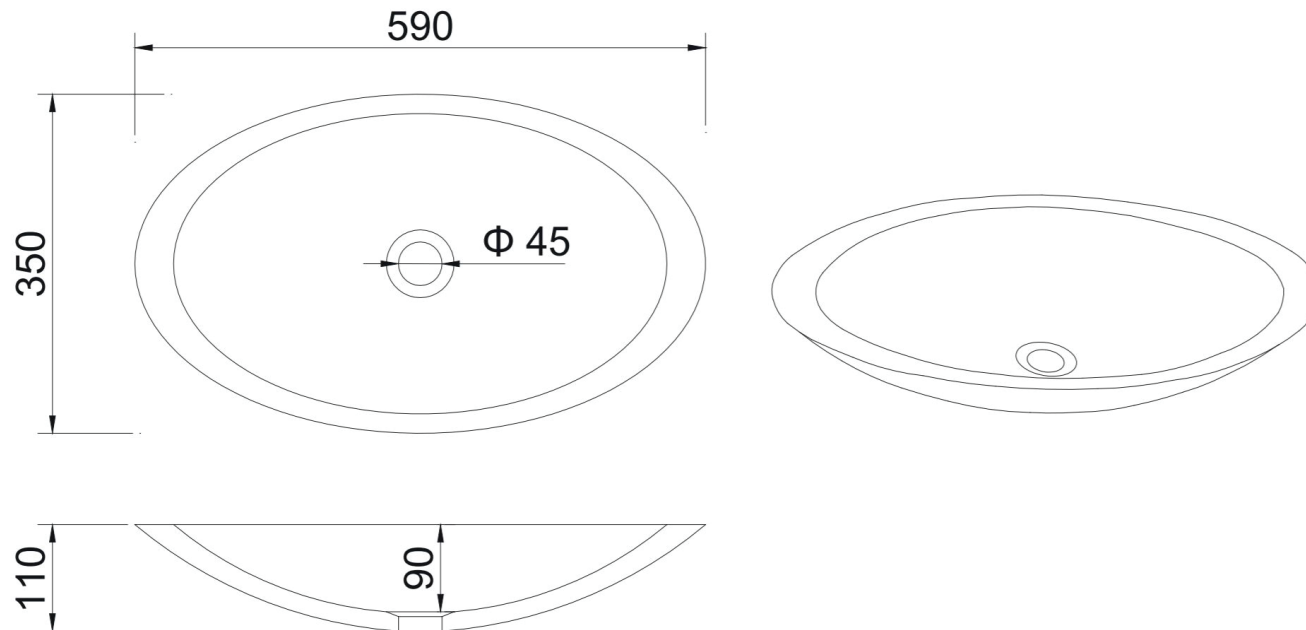

## B1301 590mm Basin

### Options:

- Stone waste  
(matte white)

**Size:** 602 L x 455 W x 80 H (mm)

Net weight: 6.5 kg  
Gross weight: 8.5 kg  
Unit: mm