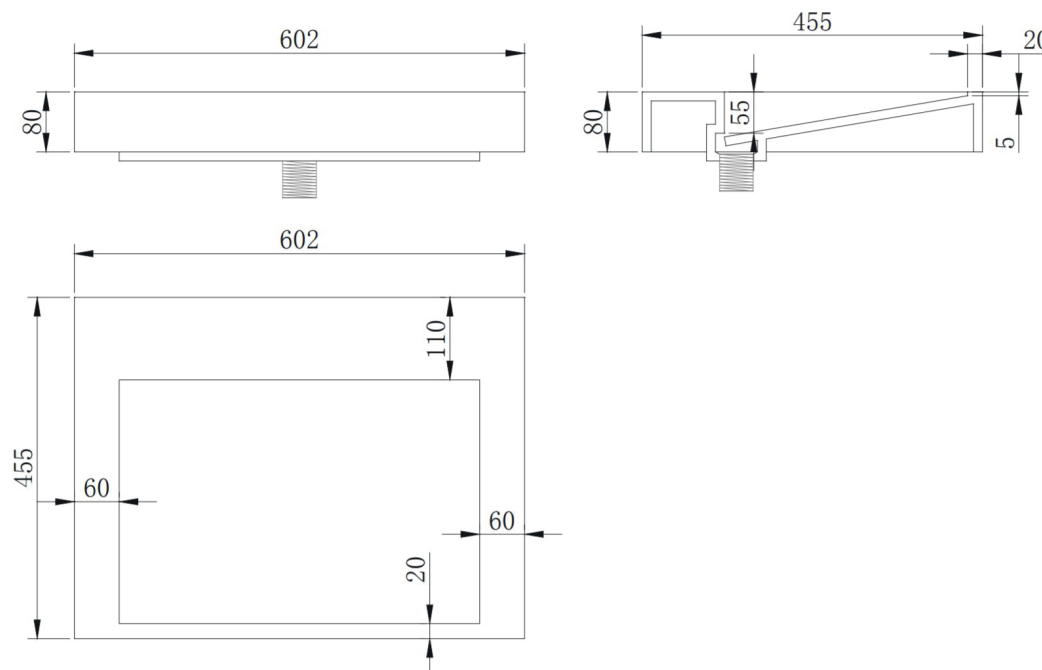

B1260 602mm Basin

Notes:

- Wall Hung
- Polymarble or solid surface composition
- 10 years manufacturers warranty

Finishes:

- Matte white
- Gloss white
- Full colour range

Options:

Stone waste
(matte white)

Size: 602 L x 455 W x 80 H (mm)

Net weight: 13 kg
Gross weight: 15 kg
Unit: mm