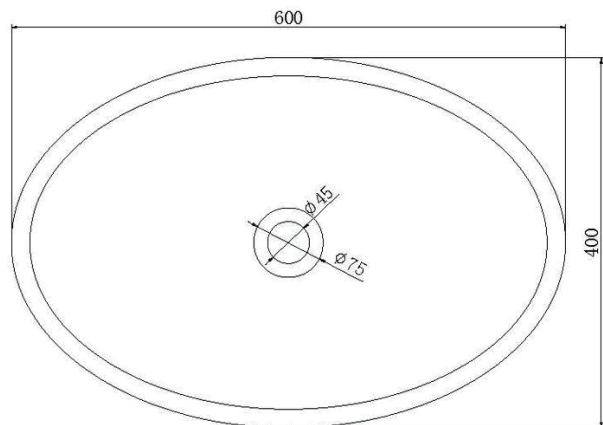

## B1155 600mm Basin

### Options:

Stone waste  
(matte white)

**Size:** 600 L x 400 W x 112 H (mm)

Net weight: 10kg  
Gross weight: 12kg  
Unit: mm