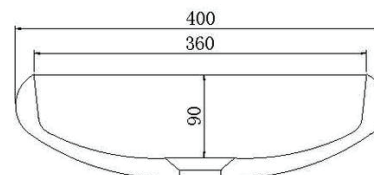

## B1155 600mm Basin

### Options:

Stone waste  
(matte white)

**Size:** 600 L x 400 W x 112 H (mm)

Net weight: 10kg  
Gross weight: 12kg  
Unit: mm