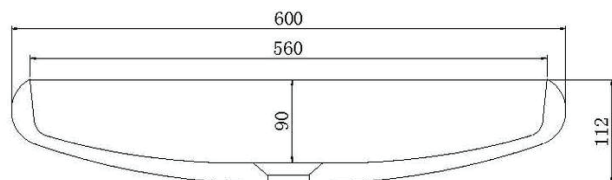

## B1155 600mm Basin

### Options:

Stone waste  
(matte white)

**Size:** 600 L x 400 W x 112 H (mm)

Net weight: 10kg  
Gross weight: 12kg  
Unit: mm