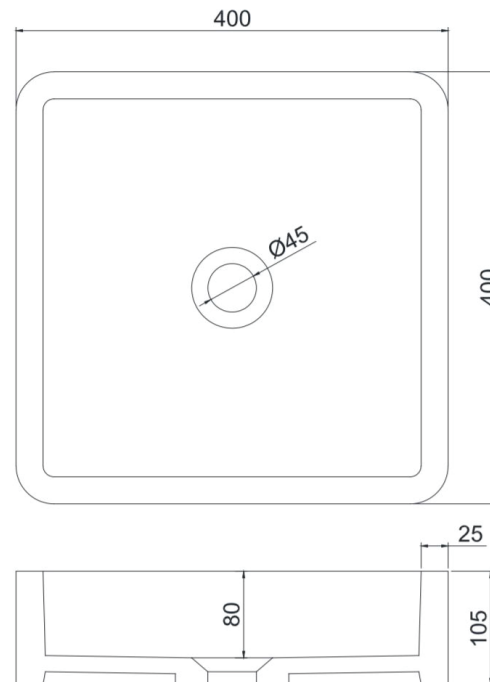

B1154 500mm Basin

Notes:

- Benchtop
- Polymarble or solid surface composition
- 10 years manufacturers warranty

Finishes:

- Matte white
- Gloss white
- Full colour range

Options:

- Stone waste
(matte white)

Size: 400 L x 400 W x 105 H (mm)

Net weight: 12.2kg
Gross weight: 14.2kg
Unit: mm