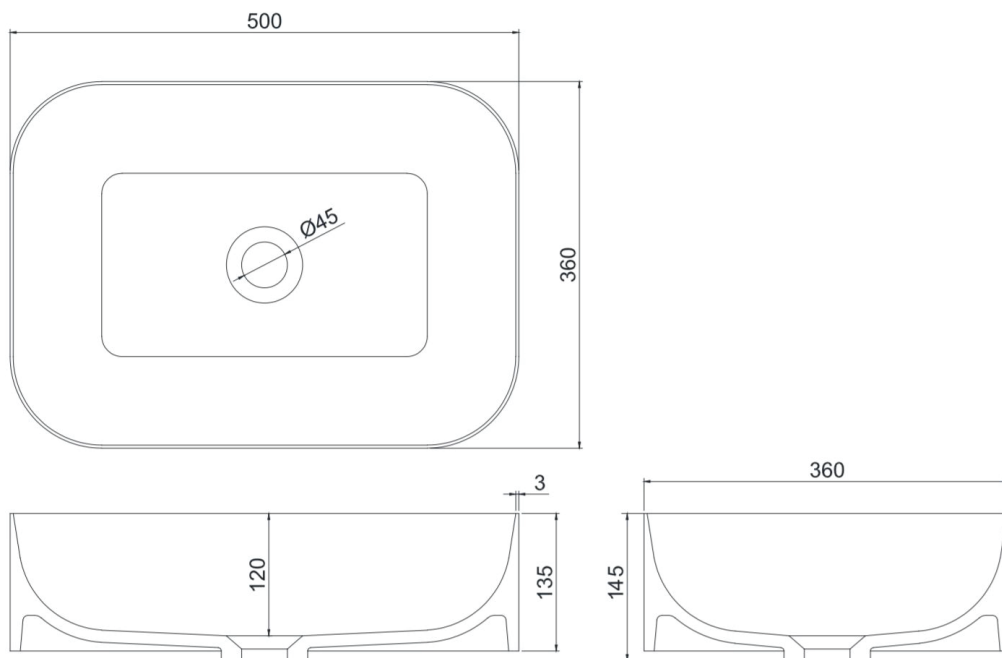

B1152

Notes:

- Benchtop
- Polymarble or solid surface composition
- 10 years manufacturers warranty

Finishes:

- Matte white
- Gloss white
- Full colour range

Options:

Stone waste
(matte white)

Size: 500 L x 360 W x 145 H (mm)

Net weight: 8.4kg
Gross weight: 10.4kg
Unit: mm