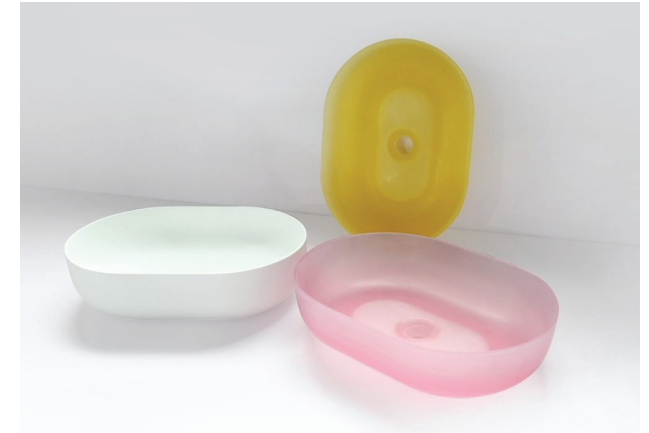

B1151 500mm Pure Resin Coloured Basin

Notes:

- Benchtop....
- Polymarble or solid surface composition
- 10 years manufacturers warranty

Finishes:

- Coloured Resin
- Full colour range

Options:

No Waste

Size: 500 L x 350 W x 135 H (mm)