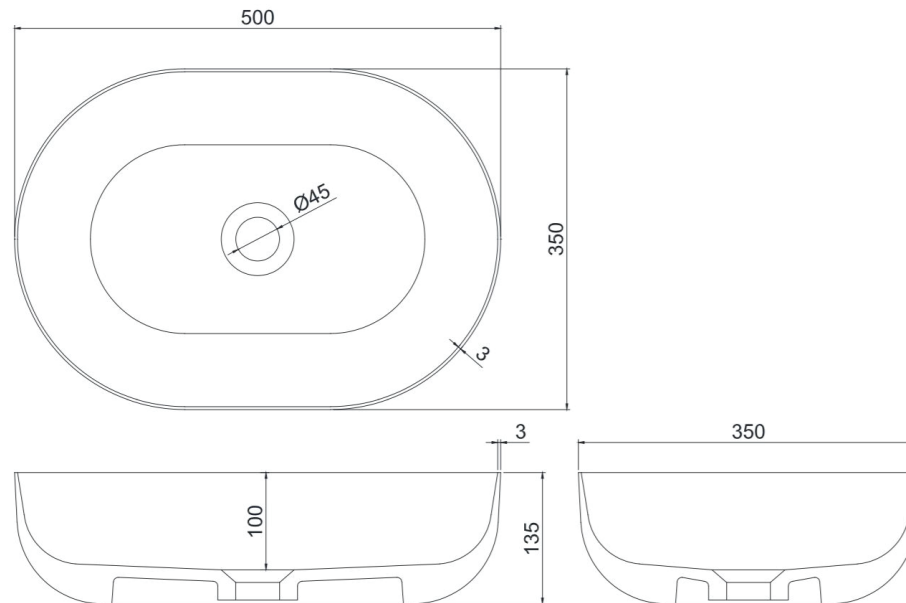

B1151 500mm Pure Resin Coloured Basin

Notes:

- Benchtop....
- Polymarble or solid surface composition
- 10 years manufacturers warranty

Finishes:

- Coloured Resin
- Full colour range

Options:

No Waste

Size: 500 L x 350 W x 135 H (mm)

Net weight: 8.3kg
Gross weight: 10kg
Unit: mm