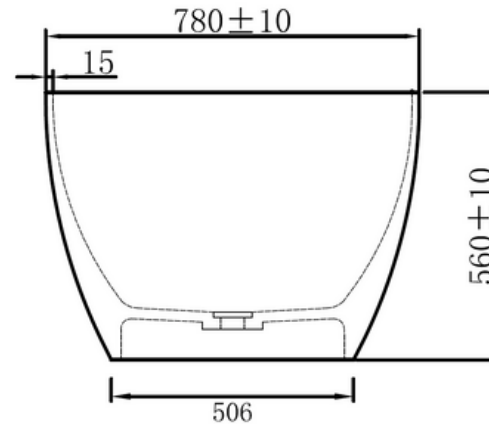

Grace ST39 Thin Edge 1700mm Freestanding Bath

Notes:

- Matt white polymarble
- Chrome waste
- 10 year manufacturers warranty

Size: 1700 x 780 x 560 x 15mm

Finishes:

- Gloss white
- Colour

Options:

- Stone waste

Net Weight: 104 kg
 Gross Weight: 254 kg
 Water capacity: 248 L
 Unit: mm (10mm tolerance)