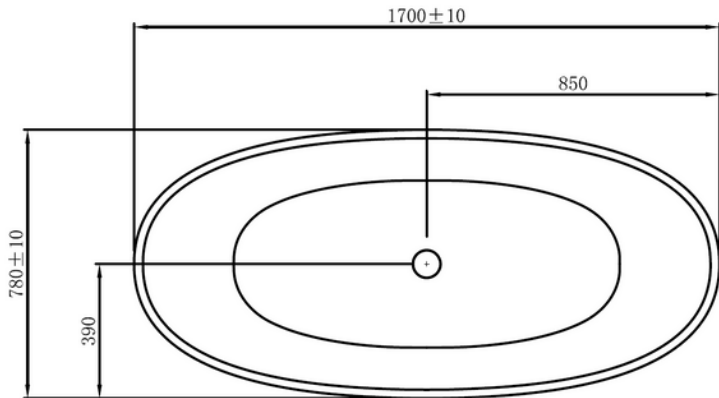

Grace ST39 Thin Edge 1700mm Freestanding Bath

Notes:

- Matt white polymarble
- Chrome waste
- 10 year manufacturers warranty

Size: 1700 x 780 x 560 x 15mm

Finishes:

- Gloss white
- Colour

Options:

- Stone waste

Net Weight: 104 kg
 Gross Weight: 254 kg
 Water capacity: 248 L
 Unit: mm (10mm tolerance)