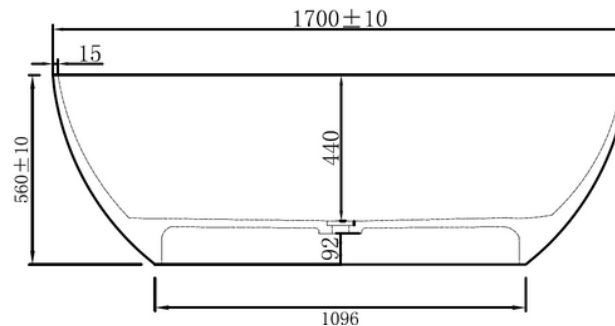

Grace ST39 Thin Edge 1700mm Freestanding Bath

Notes:

- Matt white polymarble
- Chrome waste
- 10 year manufacturers warranty

Size: 1700 x 780 x 560 x 15mm

Finishes:

- Gloss white
- Colour

Options:

- Stone waste

Net Weight: 104 kg
 Gross Weight: 254 kg
 Water capacity: 248 L
 Unit: mm (10mm tolerance)