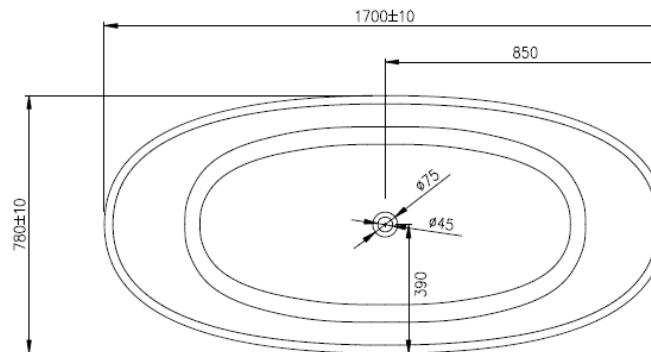

### Notes:

- Matt white polymarble
- Chrome waste
- 10 year manufacturers warranty

**Size:** 1700 x 780 x 560 x 25mm

### Options:

- Stone waste

Net Weight: 116 kg  
 Gross Weight: 166 kg  
 Water capacity: 238 L  
 Unit: mm (10mm tolerance)