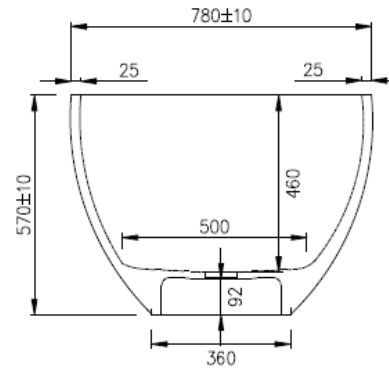

### Notes:

- Matt white polymarble
- Chrome waste
- 10 year manufacturers warranty

**Size:** 1700 x 780 x 560 x 25mm

### Options:

- Stone waste

Net Weight: 116 kg  
 Gross Weight: 166 kg  
 Water capacity: 238 L  
 Unit: mm (10mm tolerance)