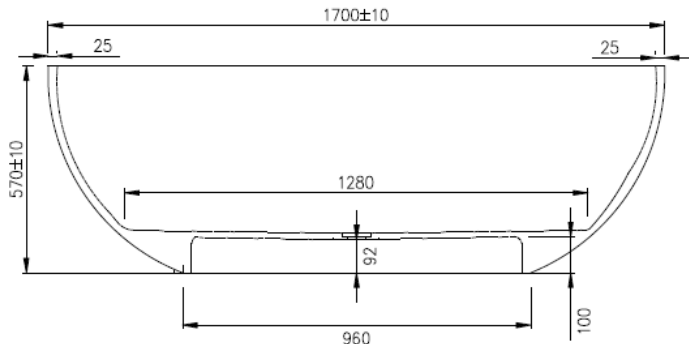

### Notes:

- Matt white polymarble
- Chrome waste
- 10 year manufacturers warranty

**Size:** 1700 x 780 x 560 x 25mm

### Options:

- Stone waste

Net Weight: 116 kg  
 Gross Weight: 166 kg  
 Water capacity: 238 L  
 Unit: mm (10mm tolerance)