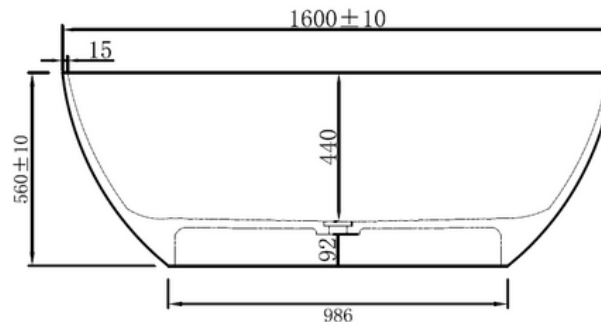

### Notes:

- Matt white polymarble
- Chrome waste
- 10 year manufacturers warranty

**Size:** 1600 x 780 x 560 x 15mm

### Options:

- Stone waste

Net Weight: 83kg  
 Gross Weight: 133kg  
 Water capacity: 234L  
 Unit: mm (10mm tolerance)