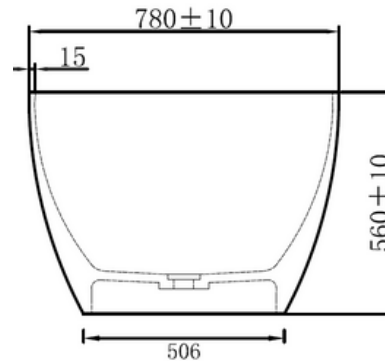

### Notes:

- Matt white polymarble
- Chrome waste
- 10 year manufacturers warranty

**Size:** 1600 x 780 x 560 x 15mm

### Options:

- Stone waste

Net Weight: 83kg  
 Gross Weight: 133kg  
 Water capacity: 234L  
 Unit: mm (10mm tolerance)