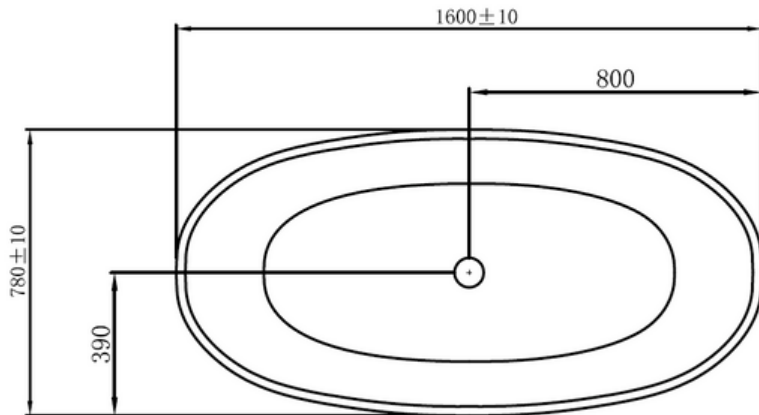

### Notes:

- Matt white polymarble
- Chrome waste
- 10 year manufacturers warranty

**Size:** 1600 x 780 x 560 x 15mm

### Options:

- Stone waste

Net Weight: 83kg  
 Gross Weight: 133kg  
 Water capacity: 234L  
 Unit: mm (10mm tolerance)