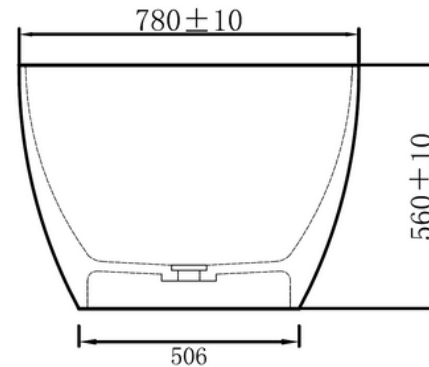

Grace ST39 T Slimline 1500mm Freestanding Bath

Notes:

- Matt white polymarble
- Chrome waste
- 10 year manufacturers warranty

Size: 1500 x 780 x 560 x 15mm

Finishes:

- Gloss white
- Colour

Options:

- Stone waste

Net Weight: 92kg
 Gross Weight: 142kg
 Water capacity: 220L
 Unit: mm (10mm tolerance)