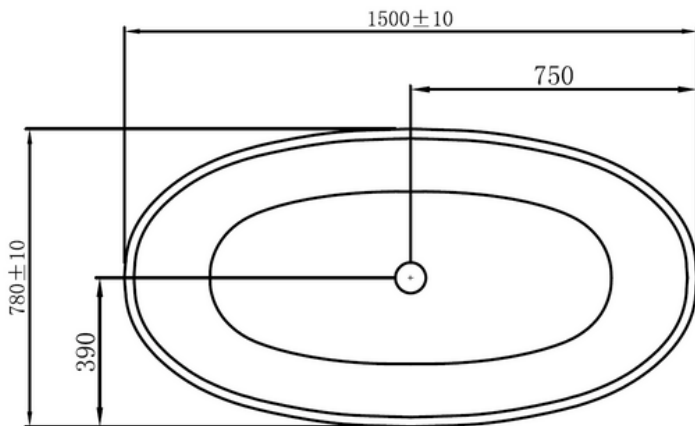

Grace ST39 T Slimline 1500mm Freestanding Bath

Notes:

- Matt white polymarble
- Chrome waste
- 10 year manufacturers warranty

Size: 1500 x 780 x 560 x 15mm

Finishes:

- Gloss white
- Colour

Options:

- Stone waste

Net Weight: 92kg
 Gross Weight: 142kg
 Water capacity: 220L
 Unit: mm (10mm tolerance)