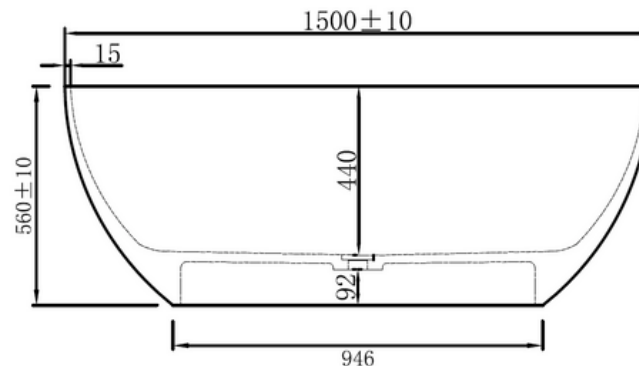

Grace ST39 T Slimline 1500mm Freestanding Bath

Notes:

- Matt white polymarble
- Chrome waste
- 10 year manufacturers warranty

Size: 1500 x 780 x 560 x 15mm

Finishes:

- Gloss white
- Colour

Options:

- Stone waste

Net Weight: 92kg
 Gross Weight: 142kg
 Water capacity: 220L
 Unit: mm (10mm tolerance)