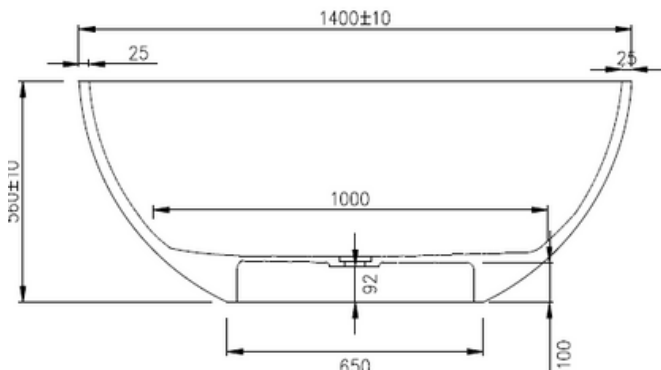

### Notes:

- Matt white polymarble
- Chrome waste
- 10 year manufacturers warranty

**Size:** 1400 x 780 x 560 x 25mm

### Options:

- Stone waste

Net Weight: 93 kg  
 Gross Weight: 143 kg  
 Water capacity: 204 L  
 Unit: mm (10mm tolerance)