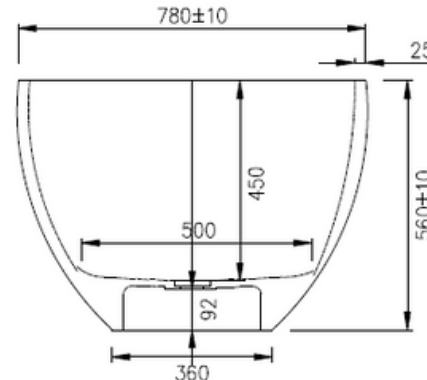

### Notes:

- Matt white polymarble
- Chrome waste
- 10 year manufacturers warranty

**Size:** 1400 x 780 x 560 x 25mm

### Options:

- Stone waste

Net Weight: 93 kg  
 Gross Weight: 143 kg  
 Water capacity: 204 L  
 Unit: mm (10mm tolerance)