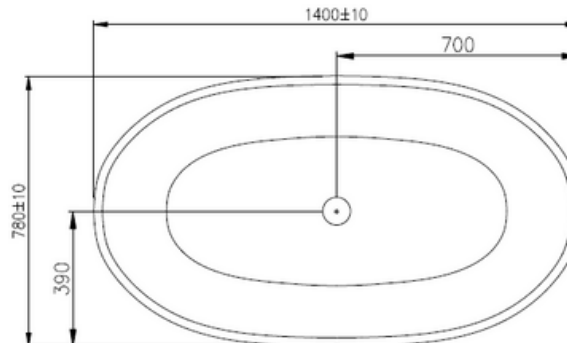

### Notes:

- Matt white polymarble
- Chrome waste
- 10 year manufacturers warranty

**Size:** 1400 x 780 x 560 x 25mm

### Options:

- Stone waste

Net Weight: 93 kg  
 Gross Weight: 143 kg  
 Water capacity: 204 L  
 Unit: mm (10mm tolerance)