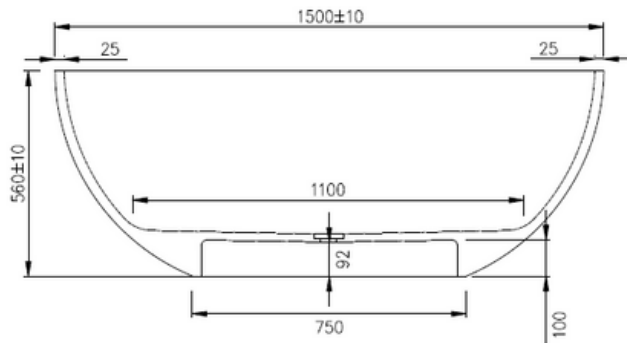

Gina ST39 1500mm Freestanding Bath

Notes:

- Matt white polymarble
- Chrome waste
- 10 year manufacturers warranty

Size: 1500 x 780 x 560 x 25mm

Finishes:

- Gloss white
- Colour

Options:

- Stone waste

Net Weight: 110 kg
 Gross Weight: 160 kg
 Water capacity: 220 L
 Unit: mm (10mm tolerance)