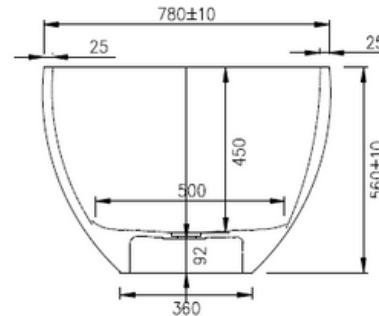

Gina ST39 1500mm Freestanding Bath

Notes:

- Matt white polymarble
- Chrome waste
- 10 year manufacturers warranty

Size: 1500 x 780 x 560 x 25mm

Finishes:

- Gloss white
- Colour

Options:

- Stone waste

Net Weight: 110 kg
 Gross Weight: 160 kg
 Water capacity: 220 L
 Unit: mm (10mm tolerance)