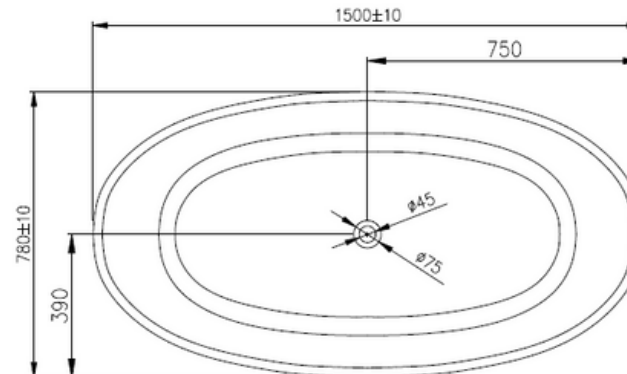

Gina ST39 1500mm Freestanding Bath

Notes:

- Matt white polymarble
- Chrome waste
- 10 year manufacturers warranty

Size: 1500 x 780 x 560 x 25mm

Finishes:

- Gloss white
- Colour

Options:

- Stone waste

Net Weight: 110 kg
 Gross Weight: 160 kg
 Water capacity: 220 L
 Unit: mm (10mm tolerance)