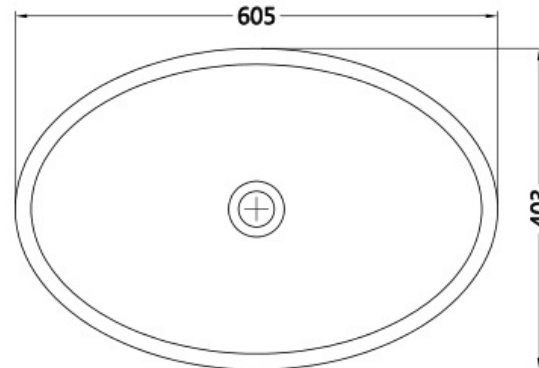

Gigi STB26 605mm Basin

Notes:

- Matt white polymarble
- Waste sold separately
- 10 year manufacturers warranty

Size: 605 x 403 x 150mm

Finishes:

- Gloss white
- Colour

Options:

- Stone waste

Net Weight: 10 kg
Gross Weight: 12kg
Unit: mm