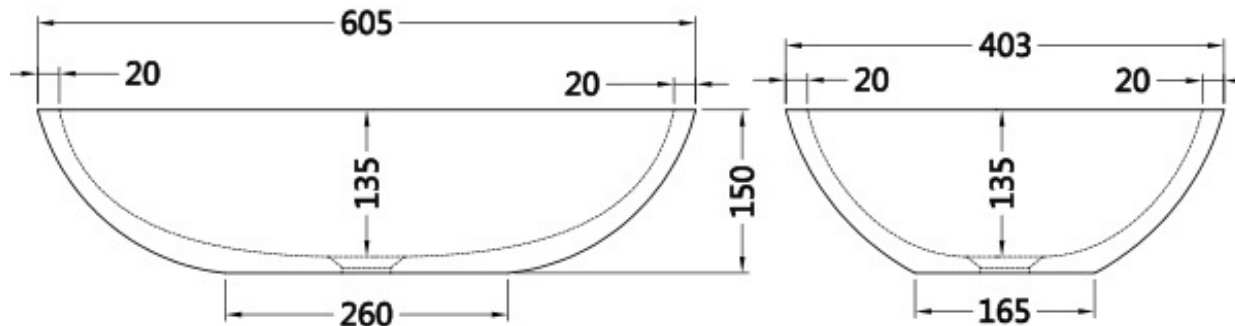

Gigi STB26 605mm Basin

Notes:

- Matt white polymarble
- Waste sold separately
- 10 year manufacturers warranty

Size: 605 x 403 x 150mm

Finishes:

- Gloss white
- Colour

Options:

- Stone waste

Net Weight: 10 kg
Gross Weight: 12kg
Unit: mm