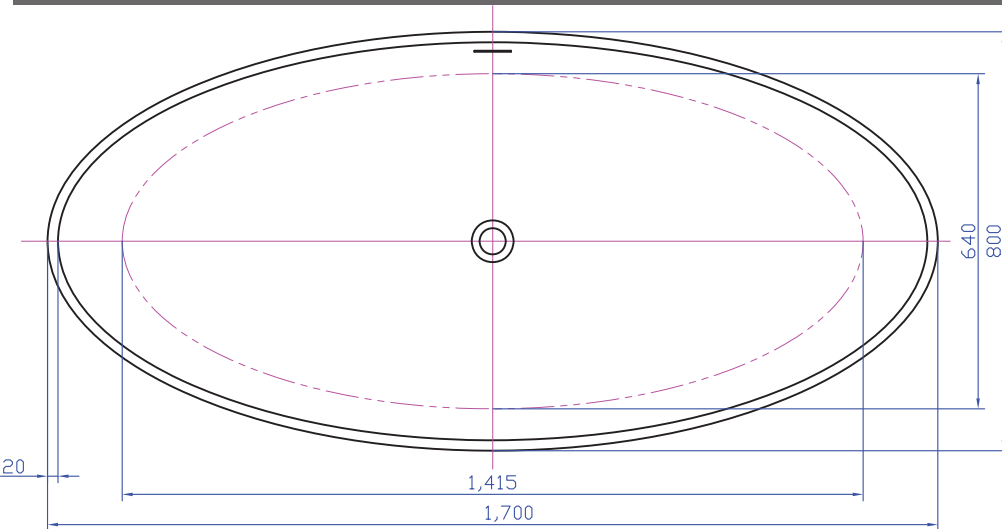

G6599 1700mm Freestanding Bath

Notes:

- Freestanding bathtub
- Solid surface
- Matt white
- Chrome waste
- Optional matching stone waste
- 10 year manufacturers warranty

Finishes:

- Matte white
- Gloss white
- Colour

Options:

- Overflow
- Non-overflow
- Stone waste

Size: 1700 x 800 x 550 (mm)

Net Weight: 140kg
Gross Weight: 190kg
Volume: 270L
Unit: mm

GIA
Itallii

AUSTRALIA

Phone: 1800 462 946
Email: info@stonebaths.com.au
Web: stonebaths.com.au