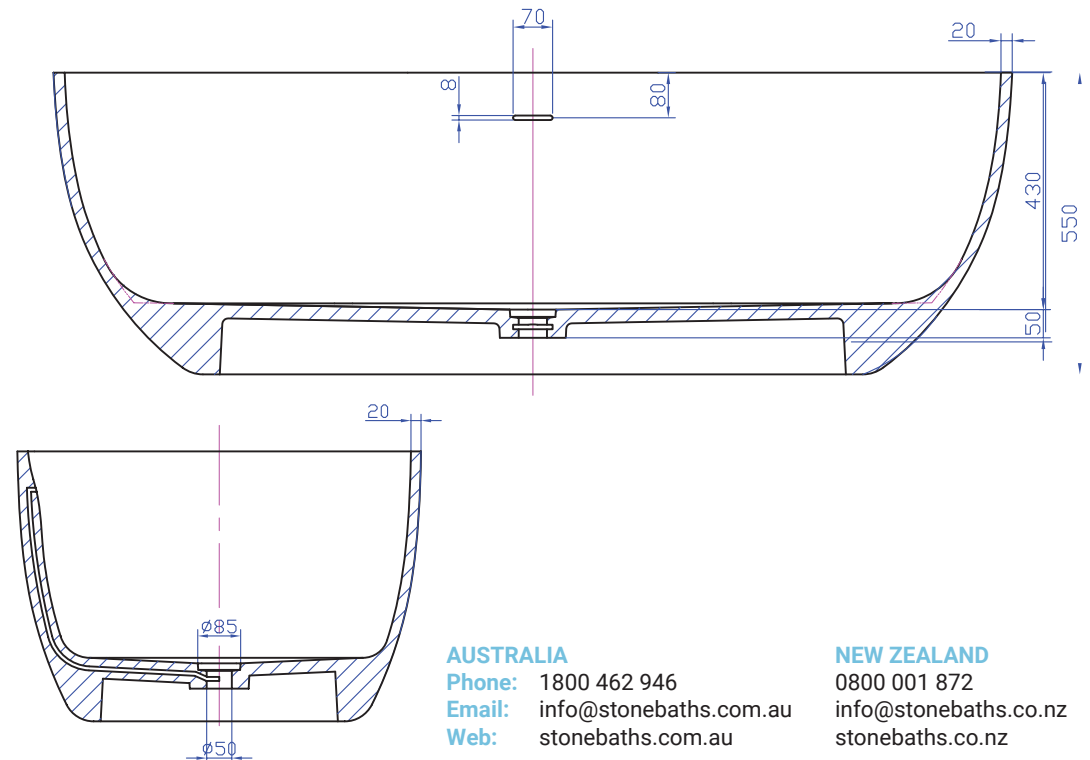

G6599 1700mm Freestanding Bath

Notes:

- Freestanding bathtub
- Solid surface
- Matt white
- Chrome waste
- Optional matching stone waste
- 10 year manufacturers warranty

Finishes:

- Matte white
- Gloss white
- Colour

Options:

- Overflow
- Non-overflow
- Stone waste

Size: 1700 x 800 x 550 (mm)

Net Weight: 140kg
Gross Weight: 190kg
Volume: 270L
Unit: mm

GIA
Itallii

AUSTRALIA

Phone: 1800 462 946
Email: info@stonebaths.com.au
Web: stonebaths.com.au