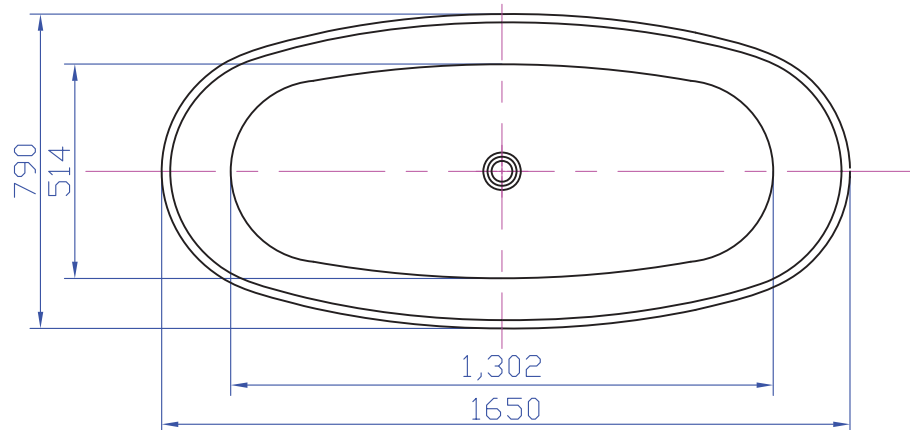

G6596 1650mm Freestanding Bath

Notes:

- Freestanding bathtub
- Solid surface
- Matt white
- Chrome waste
- Optional matching stone waste
- 10 year manufacturers warranty

Finishes:

- Matte white
- Gloss white
- Colour

Options:

- Overflow
- Non-overflow
- Stone waste

Size: 1650 x 790 x 650 (mm)

Net Weight: 125kg
Gross Weight: 175kg
Volume: 240L
Unit: mm

GIA
Itallii

AUSTRALIA

Phone: 1800 462 946
Email: info@stonebaths.com.au
Web: stonebaths.com.au