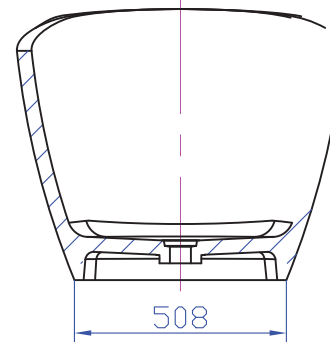

Options:

- Overflow
- Non-overflow
- Stone waste

Size: 1650 x 790 x 650 (mm)

Net Weight: 125kg
Gross Weight: 175kg
Volume: 240L
Unit: mm

GIA
Itallii

AUSTRALIA

Phone: 1800 462 946
Email: info@stonebaths.com.au
Web: stonebaths.com.au