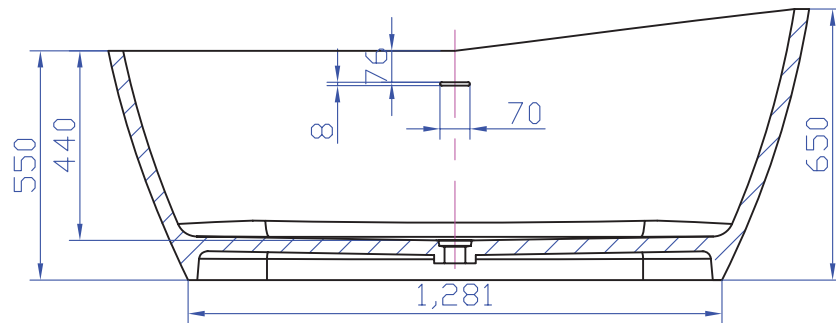

G6596 1650mm Freestanding Bath

Notes:

- Freestanding bathtub
- Solid surface
- Matt white
- Chrome waste
- Optional matching stone waste
- 10 year manufacturers warranty

Finishes:

- Matte white
- Gloss white
- Colour

Options:

- Overflow
- Non-overflow
- Stone waste

Size: 1650 x 790 x 650 (mm)

Net Weight: 125kg
Gross Weight: 175kg
Volume: 240L
Unit: mm

GIA
Itallii

AUSTRALIA

Phone: 1800 462 946
Email: info@stonebaths.com.au
Web: stonebaths.com.au