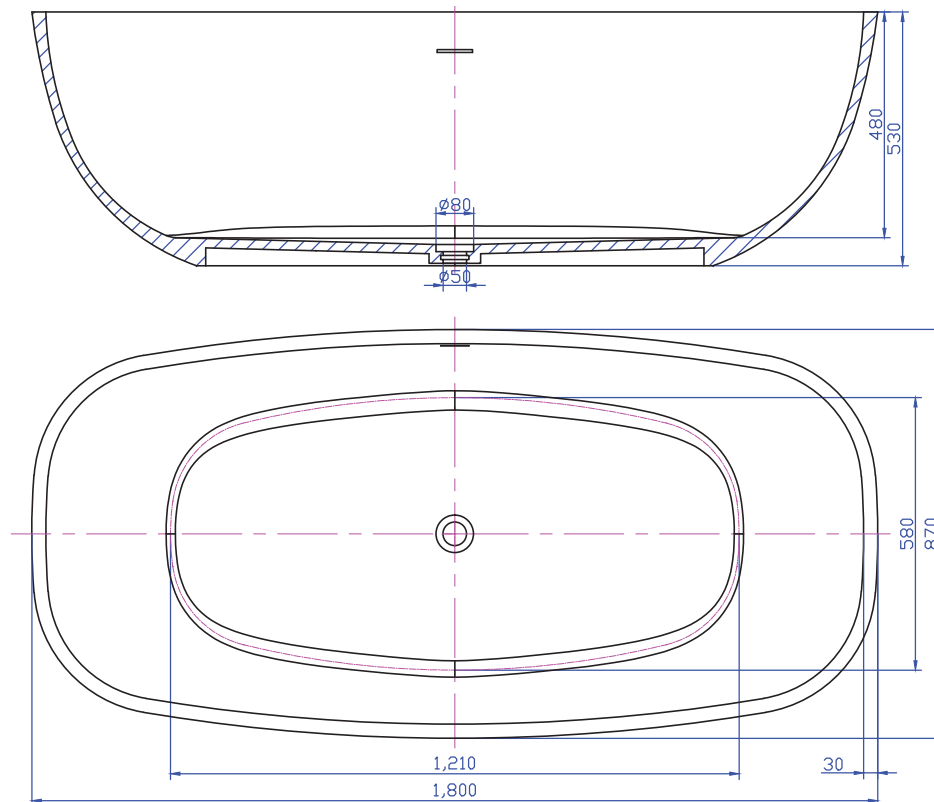

G6581 1800mm Freestanding Bath

Notes:

- Freestanding bathtub
- Solid surface
- Matt white
- Chrome waste
- Optional matching stone waste
- 10 year manufacturers warranty

Finishes:

- Matte white
- Gloss white
- Colour

Options:

- Overflow
- Non-overflow
- Stone waste

Size: 1800 x 870 x 530 (mm)

Net Weight: 130kg
Gross Weight: 180kg
Volume: 380L
Unit: mm

GIA
Itallii

AUSTRALIA

Phone: 1800 462 946
Email: info@stonebaths.com.au
Web: stonebaths.com.au