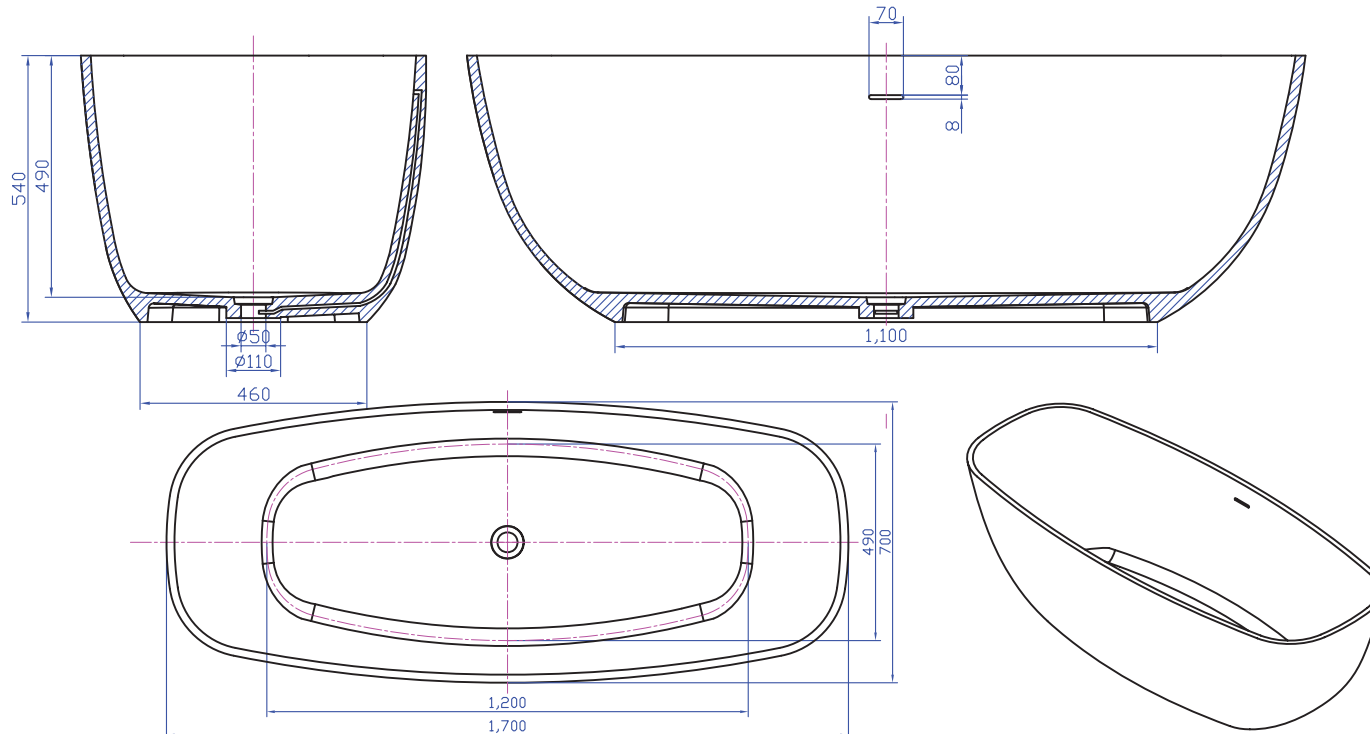

G6580 1700mm Freestanding Bath

Notes:

- Freestanding bathtub
- Solid surface
- Matt white
- Chrome waste
- Optional matching stone waste
- 10 year manufacturers warranty

Finishes:

- Matte white
- Gloss white
- Colour

Options:

- Overflow
- Non-overflow
- Stone waste

Size: 1700 x 700 x 540 (mm)

Net Weight: 110kg
Gross Weight: 160kg
Volume: 380L
Unit: mm

GIA
Italii

AUSTRALIA

Phone: 1800 462 946
Email: info@stonebaths.com.au
Web: stonebaths.com.au