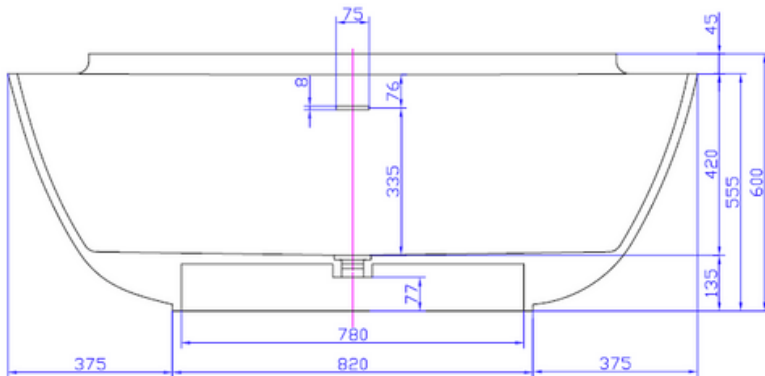

G6576 1580mm back-to-wall bath

Notes:

- Solid surface bath
- Matt white
- 10 year manufacturers warranty

Size: 1580 x 820 x 600 (mm)

Finishes:

- Matte white
- Gloss white
- Colour

Options:

- Stone waste

Net Weight: 110kg
 Gross Weight: 160kg
 Water Capacity: 230L
 Unit: mm