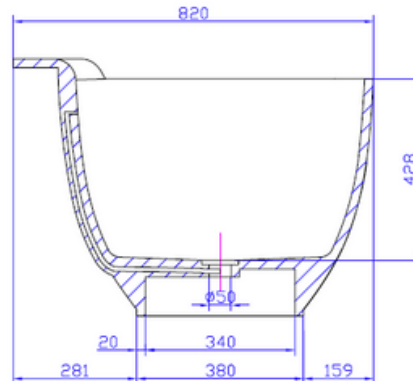

G6576 1580mm back-to-wall bath

Notes:

- Solid surface bath
- Matt white
- 10 year manufacturers warranty

Size: 1580 x 820 x 600 (mm)

Finishes:

- Matte white
- Gloss white
- Colour

Options:

- Stone waste

Net Weight: 110kg
 Gross Weight: 160kg
 Water Capacity: 230L
 Unit: mm