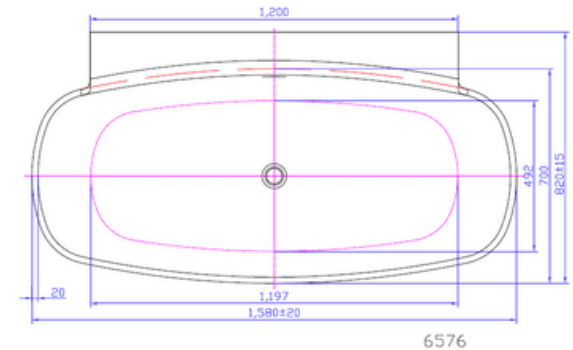

G6576 1580mm back-to-wall bath

Notes:

- Solid surface bath
- Matt white
- 10 year manufacturers warranty

Size: 1580 x 820 x 600 (mm)

Finishes:

- Matte white
- Gloss white
- Colour

Options:

- Stone waste

Net Weight: 110kg
 Gross Weight: 160kg
 Water Capacity: 230L
 Unit: mm