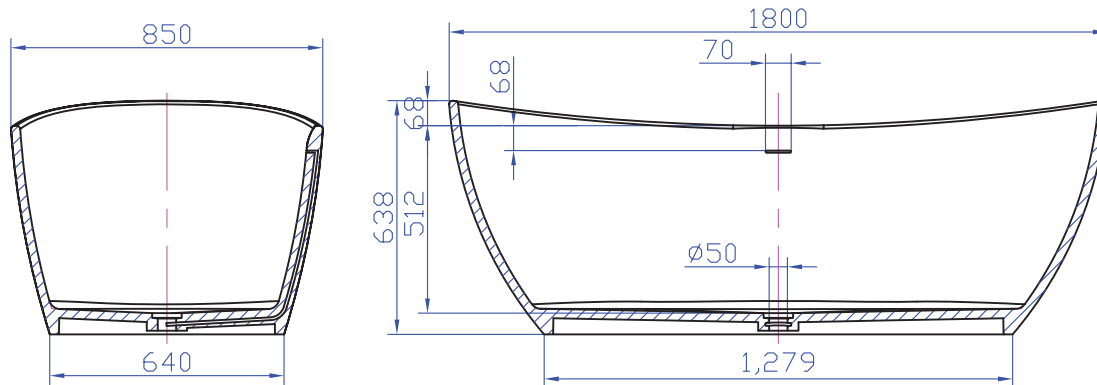

### Options:

- Overflow
- Non-overflow
- Stone waste

**Size:** 1800 x 850 x 638 (mm)

Net Weight: 155kg  
Gross Weight: 205  
Volume: 380L  
Unit: mm

**GIA**  
*Itallii*