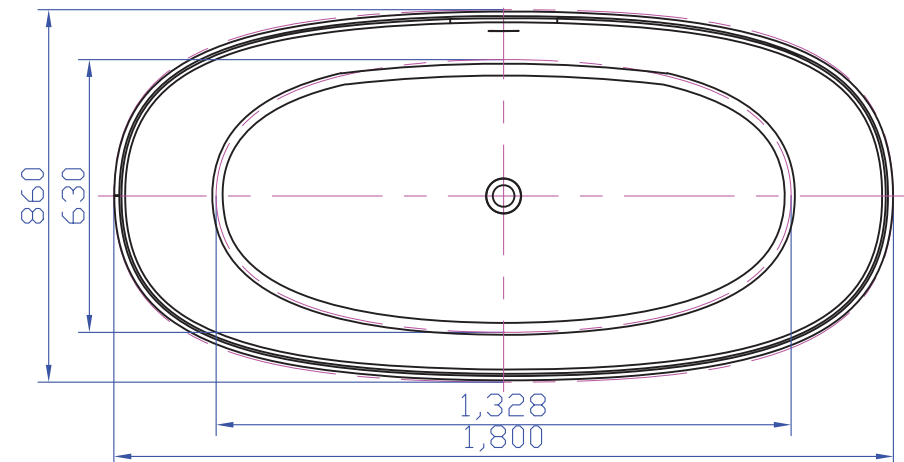

## G6569 1800mm Freestanding Bath

### Options:

- Overflow
- Non-overflow
- Stone waste

**Size:** 1800 x 850 x 638 (mm)

Net Weight: 155kg  
Gross Weight: 205  
Volume: 380L  
Unit: mm

**GIA**  
*Itallii*