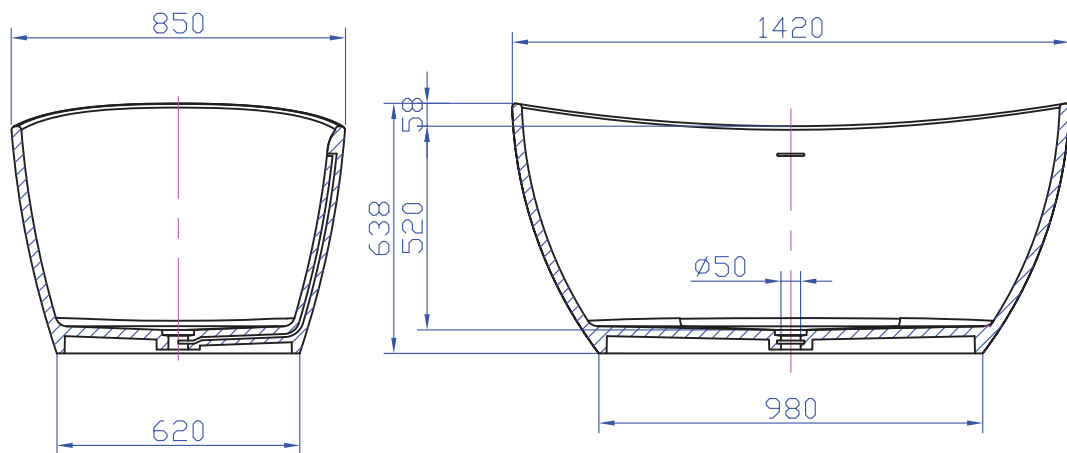

G6568 1420mm Freestanding Bath

Notes:

- Freestanding bathtub
- Solid surface
- Matt white
- Chrome waste
- Optional matching stone waste
- 10 year manufacturers warranty

Finishes:

- Matte white
- Gloss white
- Colour

Options:

- Overflow
- Non-overflow
- Stone waste

Size: 1420 x 850 x 638 (mm)

Net Weight: 120kg
Gross Weight: 170kg
Volume: 300L
Unit: mm

GIA
Itallii

AUSTRALIA

Phone: 1800 462 946
Email: info@stonebaths.com.au
Web: stonebaths.com.au