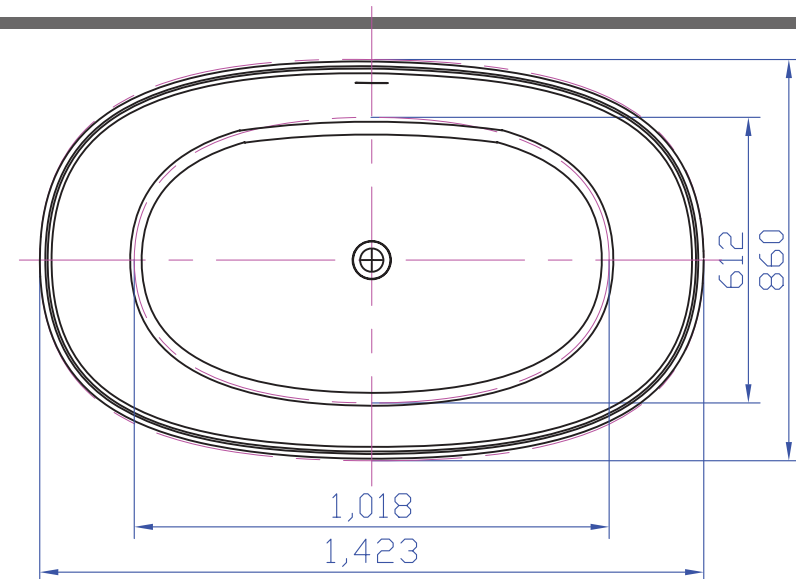

G6568 1420mm Freestanding Bath

Notes:

- Freestanding bathtub
- Solid surface
- Matt white
- Chrome waste
- Optional matching stone waste
- 10 year manufacturers warranty

Finishes:

- Matte white
- Gloss white
- Colour

Options:

- Overflow
- Non-overflow
- Stone waste

Size: 1420 x 850 x 638 (mm)

Net Weight: 120kg
Gross Weight: 170kg
Volume: 300L
Unit: mm

GIA
Itallii

AUSTRALIA

Phone: 1800 462 946
Email: info@stonebaths.com.au
Web: stonebaths.com.au