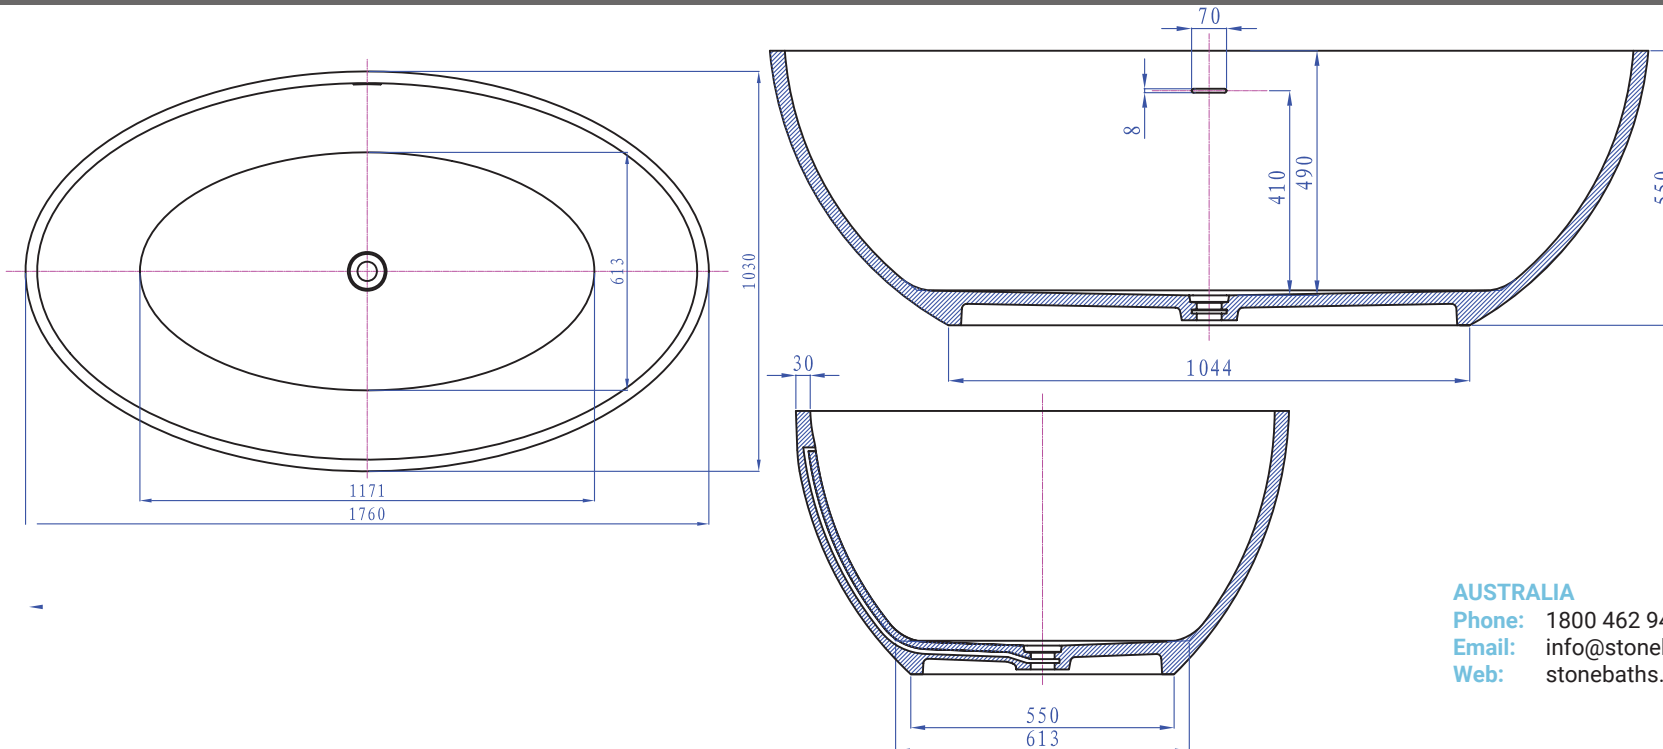

G6556 1760mm Freestanding Bath

Notes:

- Freestanding bathtub
- Solid surface
- Matt white
- Chrome waste
- Optional matching stone waste
- 10 year manufacturers warranty

Size: 1760 x 1030 x 550 (mm)

Finishes:

- Matte white
- Gloss white
- Colour

Options:

- Overflow
- Non-overflow
- Stone waste

Net Weight: 160kg
Gross Weight: 210kg
Volume: 340L
Unit: mm

GIA
Itallii

AUSTRALIA

Phone: 1800 462 946

Email: info@stonebaths.com.au