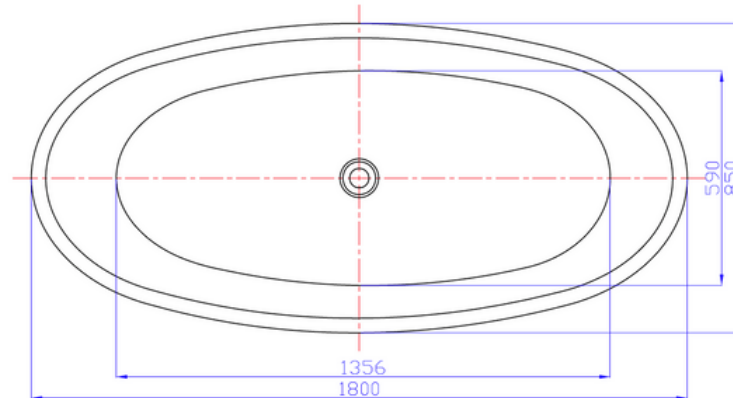

## G6555 1800mm freestanding bath

### Notes:

- Solid surface bath
- Matt white
- 10 year manufacturers warranty

**Size:** 1800 x 850 x 600 (mm)

### Options:

- Stone waste

Net Weight: 140kg  
 Gross Weight: 190kg  
 Water Capacity: 330L  
 Unit: mm