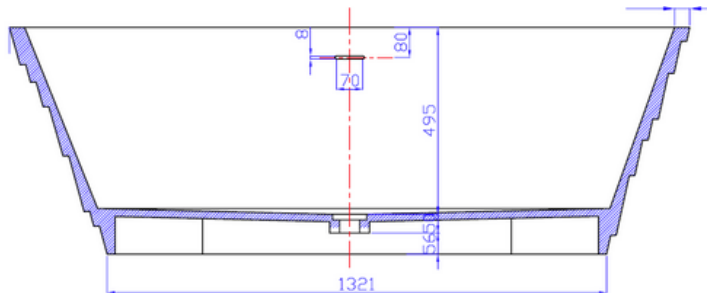

## G6555 1800mm freestanding bath

### Notes:

- Solid surface bath
- Matt white
- 10 year manufacturers warranty

**Size:** 1800 x 850 x 600 (mm)

### Options:

- Stone waste

Net Weight: 140kg  
 Gross Weight: 190kg  
 Water Capacity: 330L  
 Unit: mm