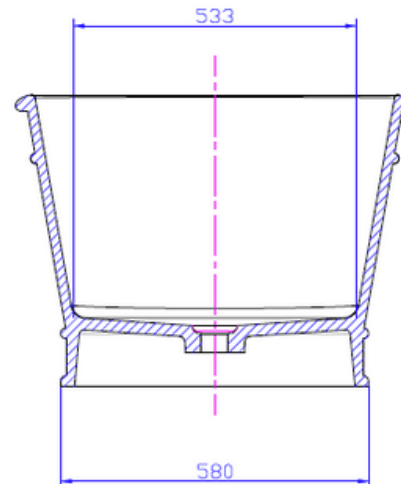

G65300 1750mm freestanding bath

Notes:

- Solid surface bath
- Matt white
- 10 year manufacturers warranty

Size: 1750 x 750 x 550 (mm)

Finishes:

- Matte white
- Gloss white
- Colour

Options:

- Stone waste

Net Weight: 130kg
 Gross Weight: 180kg
 Water Capacity: 240L
 Unit: mm