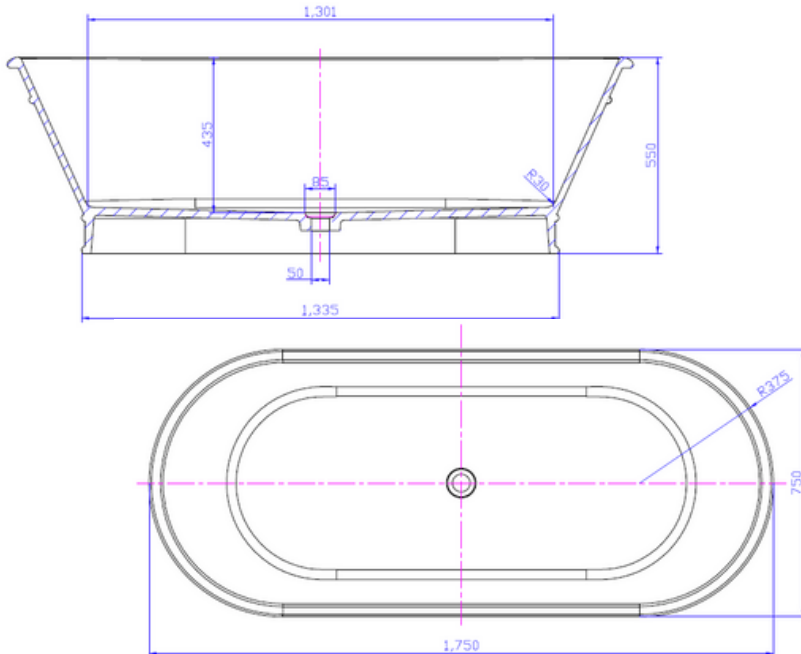

G65300 1750mm freestanding bath

Notes:

- Solid surface bath
- Matt white
- 10 year manufacturers warranty

Size: 1750 x 750 x 550 (mm)

Finishes:

- Matte white
- Gloss white
- Colour

Options:

- Stone waste

Net Weight: 130kg
 Gross Weight: 180kg
 Water Capacity: 240L
 Unit: mm