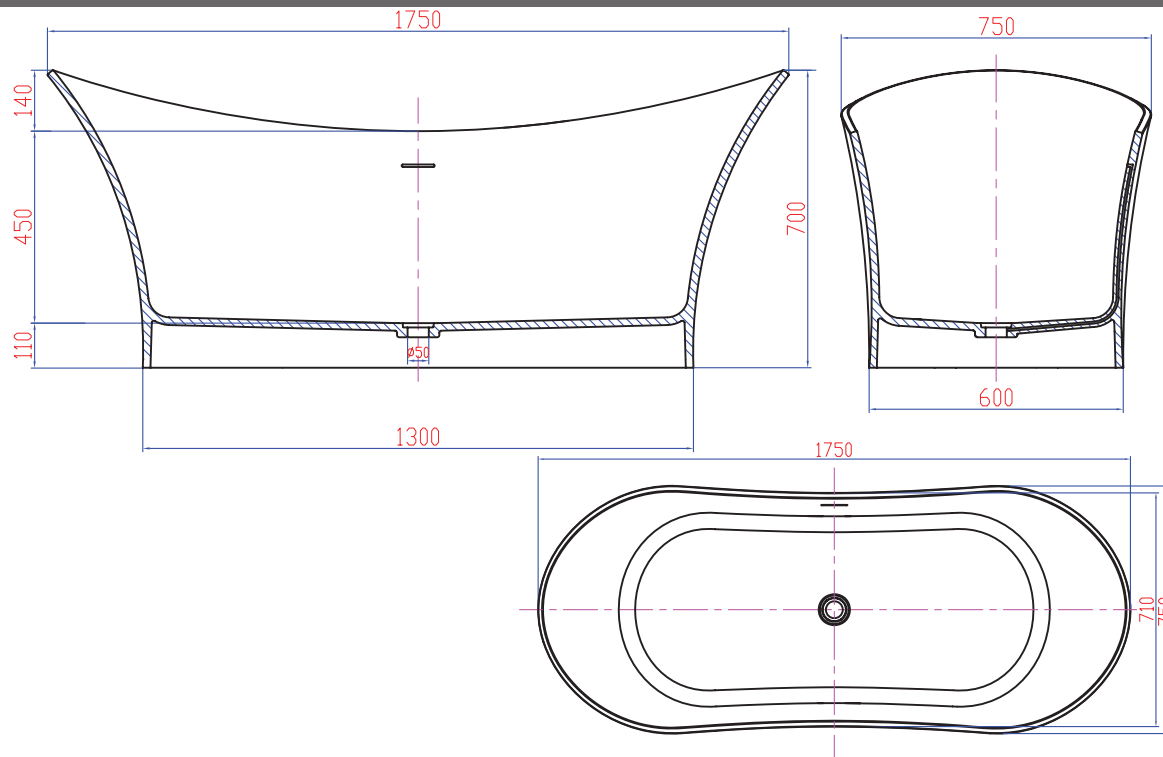

G6520 1750mm Freestanding Bath

Notes:

- Freestanding bathtub
- Solid surface
- Matt white
- Chrome waste
- Optional matching stone waste
- 10 year manufacturers warranty

Finishes:

- Matte white
- Gloss white
- Colour

Options:

- Overflow
- Non-overflow
- Stone waste

Size: 1750 x 750 x 700 (mm)

Net Weight: 110kg
Gross Weight: 160kg
Volume: 250L
Unit: mm

GIA
Itallii

AUSTRALIA

Phone: 1800 462 946
Email: info@stonebaths.com.au
Web: stonebaths.com.au