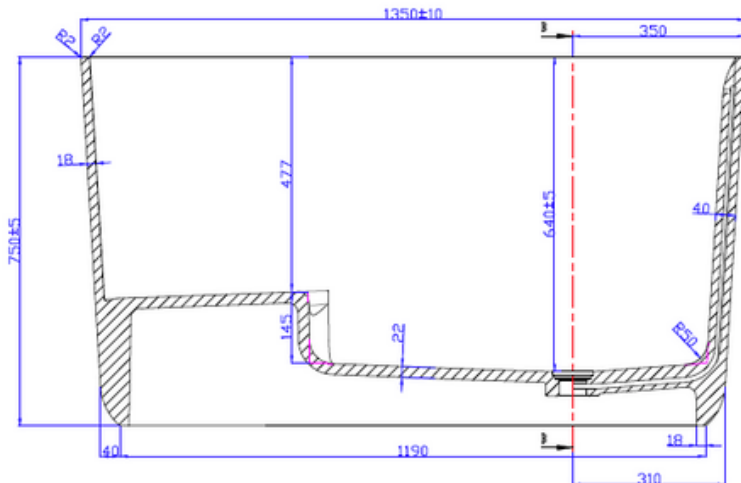

G65197 1350mm Freestanding Bath

Notes:

- Solid surface bath
- Matt white
- 10 year manufacturers warranty

Size: 1350 x 750 x 750 (mm)

Finishes:

- Matte white
- Gloss white
- Colour

Options:

- Stone waste

Net Weight: 150kg
 Gross Weight: 200 kg
 Volume: 320L
 Unit: mm (10mm tolerance)