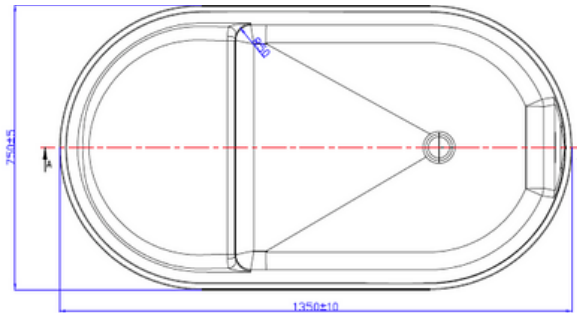

G65197 1350mm Freestanding Bath

Notes:

- Solid surface bath
- Matt white
- 10 year manufacturers warranty

Size: 1350 x 750 x 750 (mm)

Finishes:

- Matte white
- Gloss white
- Colour

Options:

- Stone waste

Net Weight: 150kg
 Gross Weight: 200 kg
 Volume: 320L
 Unit: mm (10mm tolerance)