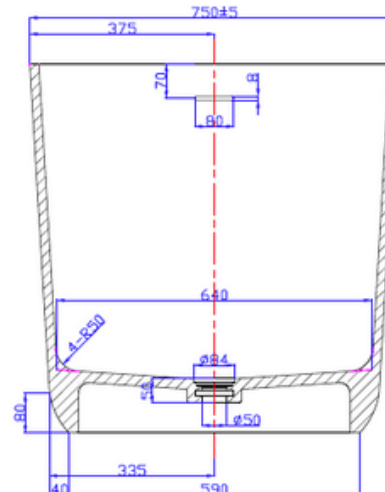

G65197 1350mm Freestanding Bath

Notes:

- Solid surface bath
- Matt white
- 10 year manufacturers warranty

Size: 1350 x 750 x 750 (mm)

Finishes:

- Matte white
- Gloss white
- Colour

Options:

- Stone waste

Net Weight: 150kg
 Gross Weight: 200 kg
 Volume: 320L
 Unit: mm (10mm tolerance)