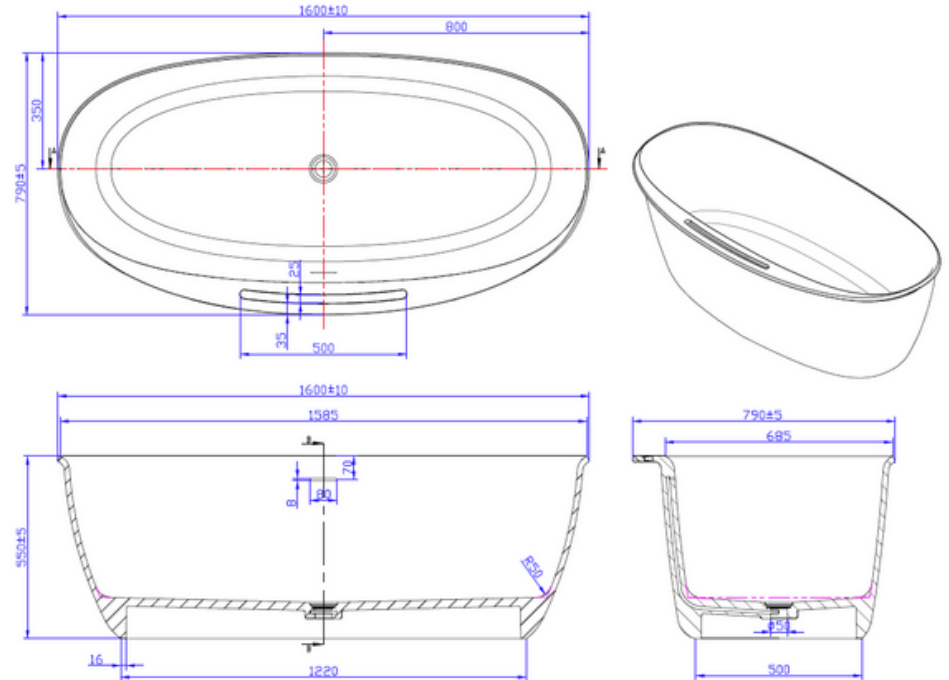

G65195 1600mm Freestanding Bath

Notes:

- Solid surface bath
- Matt white
- 10 year manufacturers warranty

Size: 1600 x 800 x 550 (mm)

Finishes:

- Matte white
- Gloss white
- ☐- Colour

Options:

- Stone waste

Net Weight: 30kg
 Gross Weight: 33 kg
 Unit: mm