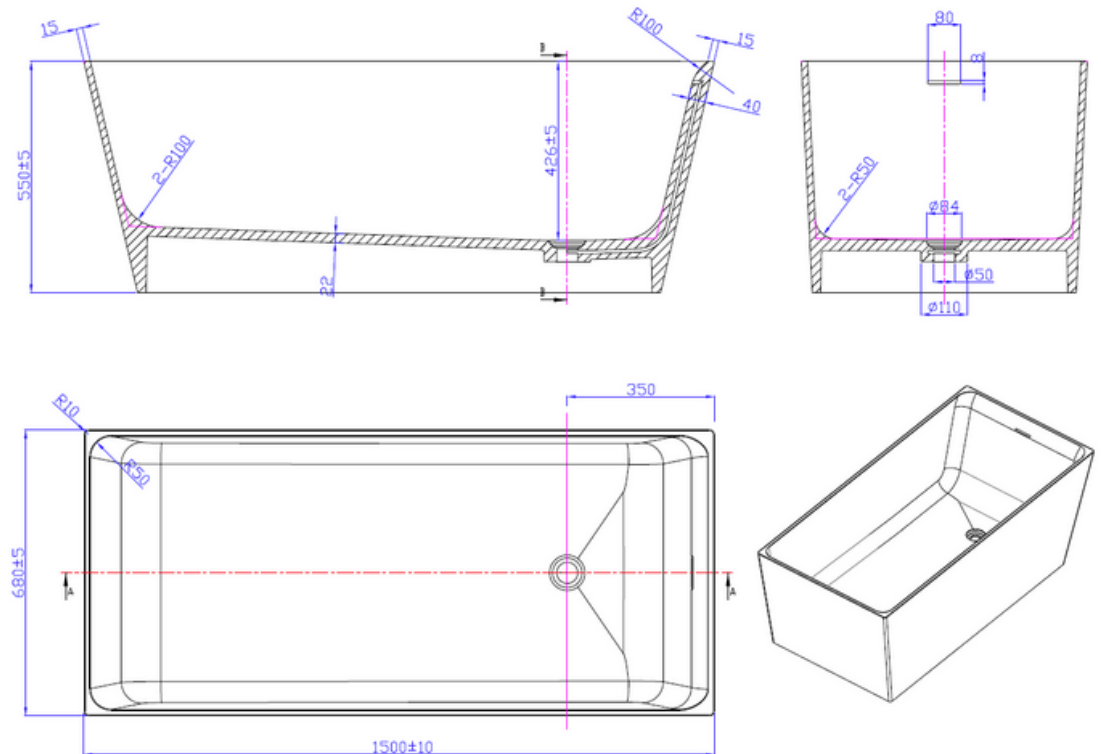

G65194 1500mm back-to-wall bath

Notes:

- Solid surface bath
- Matt white
- 10 year manufacturers warranty

Size: 1500 x 680 x 550 (mm)

Finishes:

- Matte white
- Gloss white
- Colour

Options:

- Stone waste

Net Weight: 135kg
 Gross Weight: 185kg
 Water Capacity: 275L
 Unit: mm