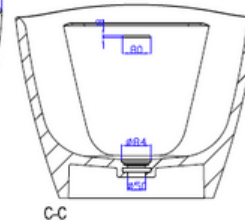

### Notes:

- Solid surface bath
- Matt white
- 10 year manufacturers warranty

**Size:** 1650 x 680 x 750 (mm)

### Options:

- Stone waste

Net Weight: 130kg  
 Gross Weight: 180kg  
 Water Capacity: 260L  
 Unit: mm