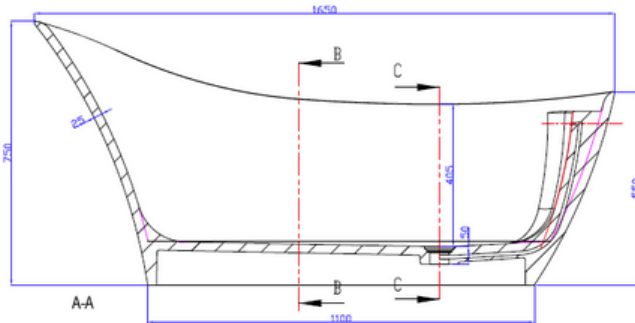

### Notes:

- Solid surface bath
- Matt white
- 10 year manufacturers warranty

**Size:** 1650 x 680 x 750 (mm)

### Options:

- Stone waste

Net Weight: 130kg  
 Gross Weight: 180kg  
 Water Capacity: 260L  
 Unit: mm