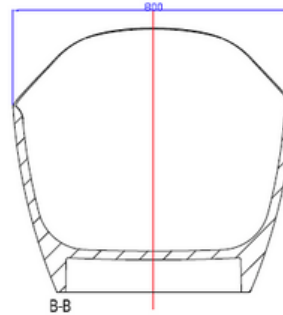

### Notes:

- Solid surface bath
- Matt white
- 10 year manufacturers warranty

**Size:** 1650 x 680 x 750 (mm)

### Options:

- Stone waste

Net Weight: 130kg  
 Gross Weight: 180kg  
 Water Capacity: 260L  
 Unit: mm