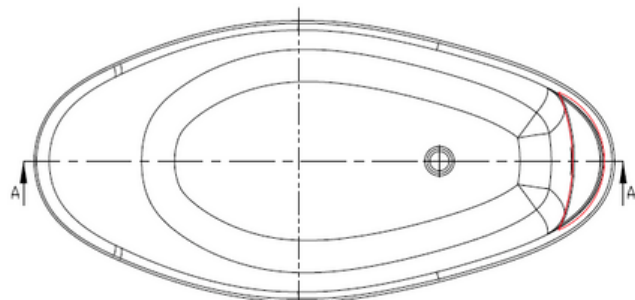

### Notes:

- Solid surface bath
- Matt white
- 10 year manufacturers warranty

**Size:** 1650 x 680 x 750 (mm)

### Options:

- Stone waste

Net Weight: 130kg  
 Gross Weight: 180kg  
 Water Capacity: 260L  
 Unit: mm