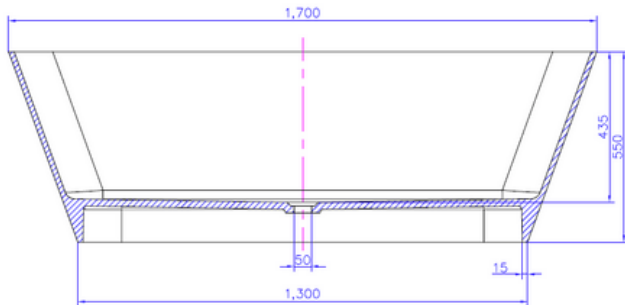

### Notes:

- Solid surface bath
- Matt white
- 10 year manufacturers warranty

**Size:** 1700 x 700 x 550 (mm)

### Options:

- Stone waste

Net Weight: 125kg  
 Gross Weight: 275kg  
 Water Capacity: 250L  
 Unit: mm