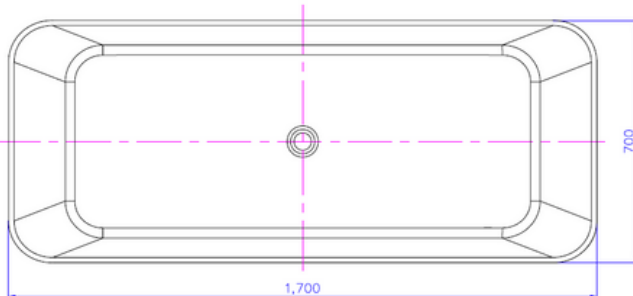

## G65189 1700mm freestanding bath

### Notes:

- Solid surface bath
- Matt white
- 10 year manufacturers warranty

**Size:** 1700 x 700 x 550 (mm)

### Options:

- Stone waste

Net Weight: 125kg  
 Gross Weight: 275kg  
 Water Capacity: 250L  
 Unit: mm