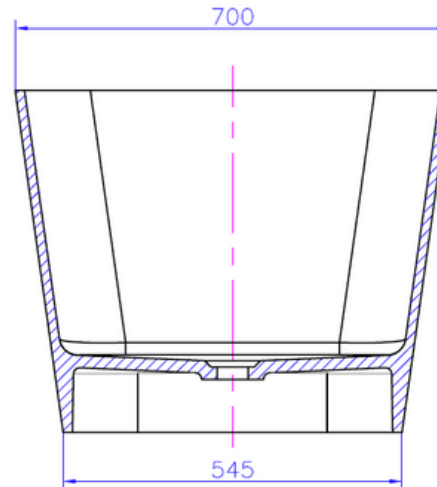

### Notes:

- Solid surface bath
- Matt white
- 10 year manufacturers warranty

**Size:** 1700 x 700 x 550 (mm)

### Options:

- Stone waste

Net Weight: 125kg  
 Gross Weight: 275kg  
 Water Capacity: 250L  
 Unit: mm