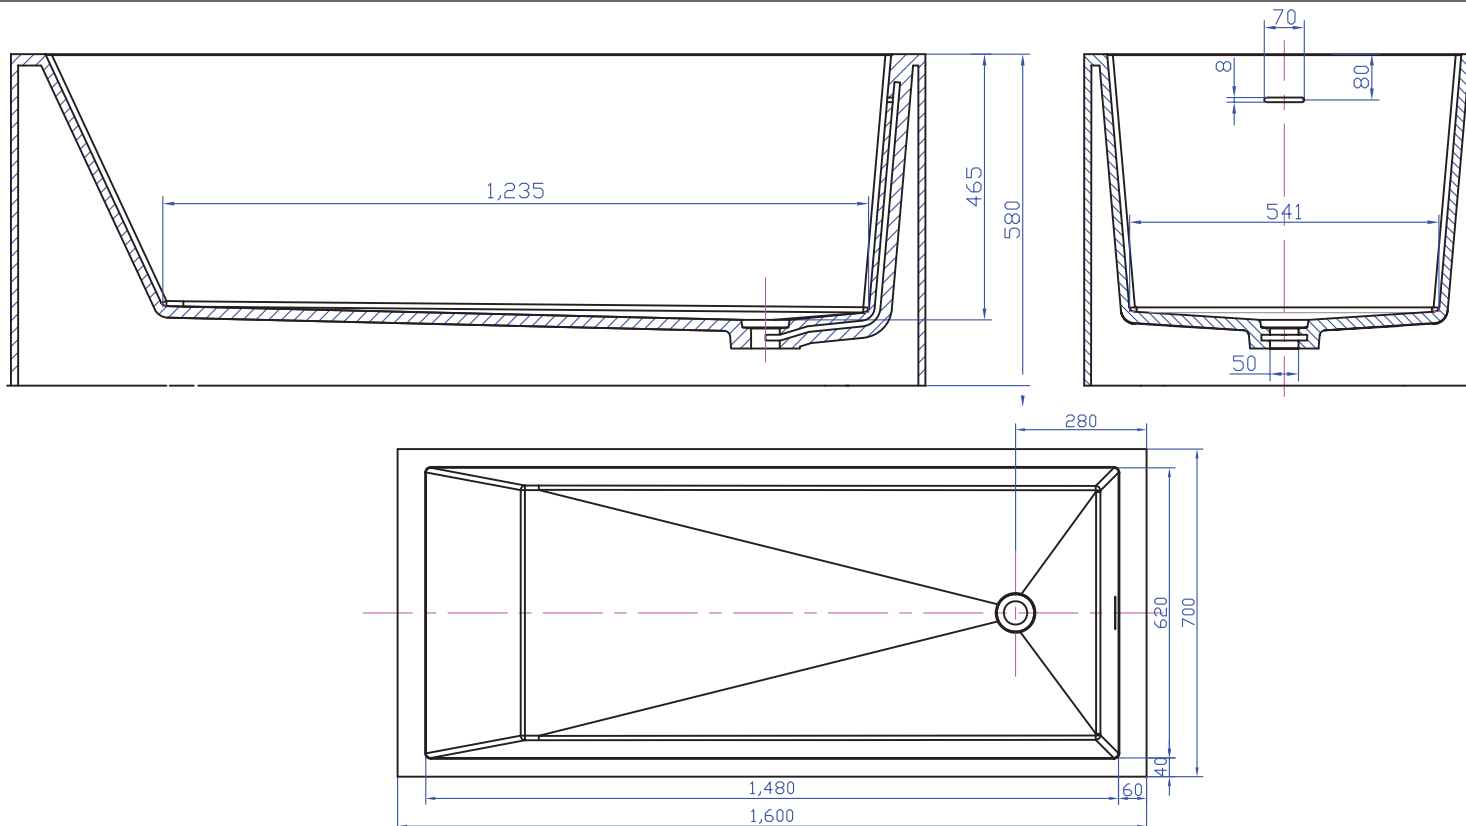

G65183 1600mm Freestanding Bath

Notes:

- Freestanding bathtub
- Solid surface
- Matt white
- Chrome waste
- Optional matching stone waste
- 10 year manufacturers warranty

Finishes:

- Matte white
- Gloss white
- Colour

Options:

- Overflow
- Non-overflow
- Stone waste

Size: 1600 x 700 x 580(mm)

GIA
Itallii

Net Weight: 145kg
Gross Weight: 195kg
Volume: 360L
Unit: mm

AUSTRALIA

Phone: 1800 462 946
Email: info@stonebaths.com.au
Web: stonebaths.com.au