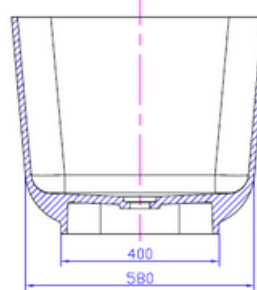

G65180 1500mm freestanding bath

Notes:

- Solid surface bath
- Matt white
- 10 year manufacturers warranty

Finishes:

- Matte white
- Gloss white
- Colour

Size: 1500 x 650 x 550 (mm)

Options:

- Stone waste

Net Weight: 100kg
 Gross Weight: 150kg
 Water Capacity: 280L
 Unit: mm