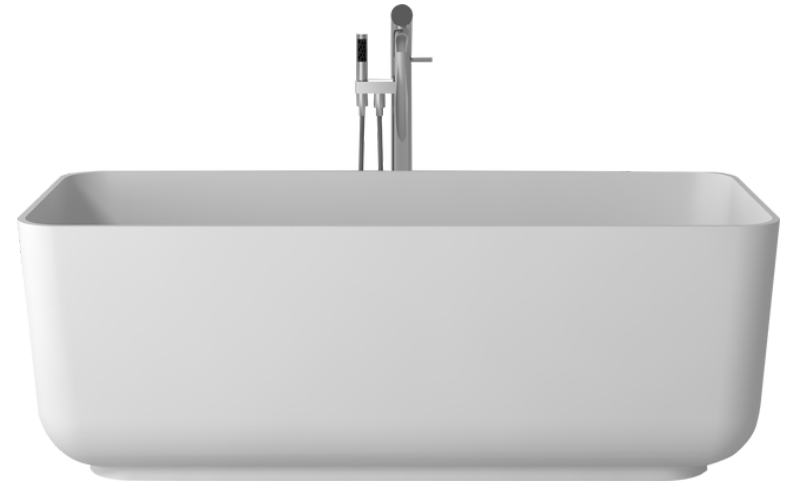

G65180 1500mm freestanding bath

Notes:

- Solid surface bath
- Matt white
- 10 year manufacturers warranty

Finishes:

- Matte white
- Gloss white
- Colour

Size: 1500 x 650 x 550 (mm)

Options:

- Stone waste

Net Weight: 100kg
 Gross Weight: 150kg
 Water Capacity: 280L
 Unit: mm