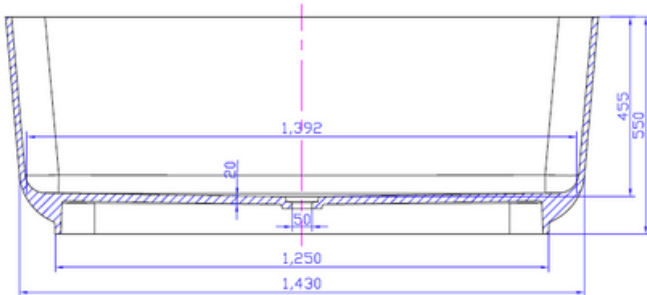

G65180 1500mm freestanding bath

Notes:

- Solid surface bath
- Matt white
- 10 year manufacturers warranty

Finishes:

- Matte white
- Gloss white
- Colour

Size: 1500 x 650 x 550 (mm)

Options:

- Stone waste

Net Weight: 100kg
 Gross Weight: 150kg
 Water Capacity: 280L
 Unit: mm