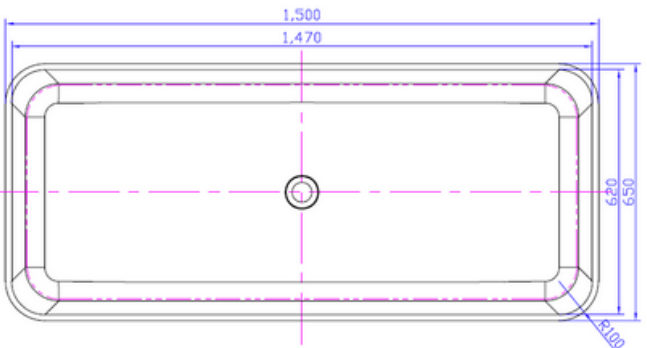

G65180 1500mm freestanding bath

Notes:

- Solid surface bath
- Matt white
- 10 year manufacturers warranty

Finishes:

- Matte white
- Gloss white
- Colour

Size: 1500 x 650 x 550 (mm)

Options:

- Stone waste

Net Weight: 100kg
 Gross Weight: 150kg
 Water Capacity: 280L
 Unit: mm