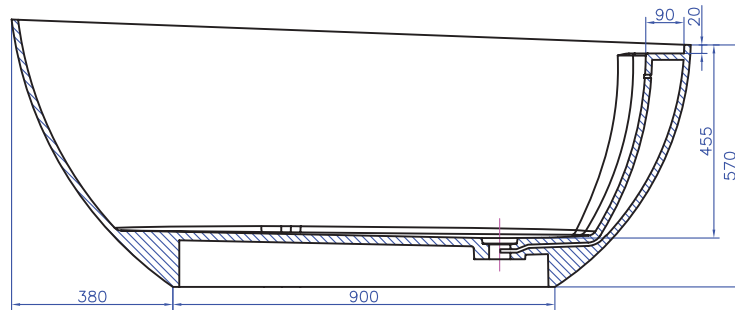

G65177 1600mm Freestanding Bath

Notes:

- Freestanding bathtub
- Solid surface
- Matt white
- Chrome waste
- Optional matching stone waste
- 10 year manufacturers warranty

Finishes:

- Matte white
- Gloss white
- Colour

Options:

- Overflow
- Non-overflow
- Stone waste

Size: 1600 x 700 x 630(mm)

65177

Net Weight: 95kg
Gross Weight: 145kg
Volume: 295L
Unit: mm

GIA
Itallii

AUSTRALIA

Phone: 1800 462 946
Email: info@stonebaths.com.au
Web: stonebaths.com.au