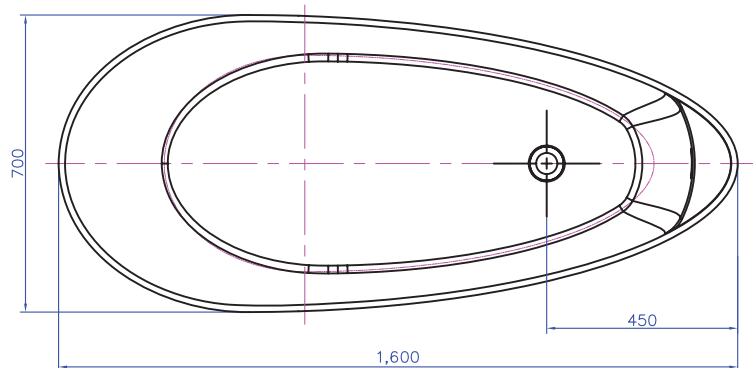

G65177 1600mm Freestanding Bath

Notes:

- Freestanding bathtub
- Solid surface
- Matt white
- Chrome waste
- Optional matching stone waste
- 10 year manufacturers warranty

Finishes:

- Matte white
- Gloss white
- Colour

Options:

- Overflow
- Non-overflow
- Stone waste

Size: 1600 x 700 x 630(mm)

65177

Net Weight: 95kg
Gross Weight: 145kg
Volume: 295L
Unit: mm

GIA
Itallii

AUSTRALIA

Phone: 1800 462 946
Email: info@stonebaths.com.au
Web: stonebaths.com.au