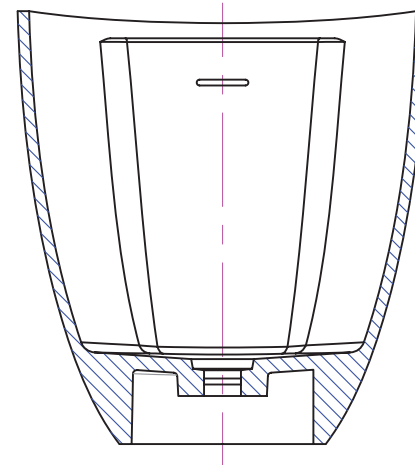

G65177 1600mm Freestanding Bath

Notes:

- Freestanding bathtub
- Solid surface
- Matt white
- Chrome waste
- Optional matching stone waste
- 10 year manufacturers warranty

Finishes:

- Matte white
- Gloss white
- Colour

Options:

- Overflow
- Non-overflow
- Stone waste

Size: 1600 x 700 x 630(mm)

65177

Net Weight: 95kg
Gross Weight: 145kg
Volume: 295L
Unit: mm

GIA
Itallii

AUSTRALIA

Phone: 1800 462 946
Email: info@stonebaths.com.au
Web: stonebaths.com.au