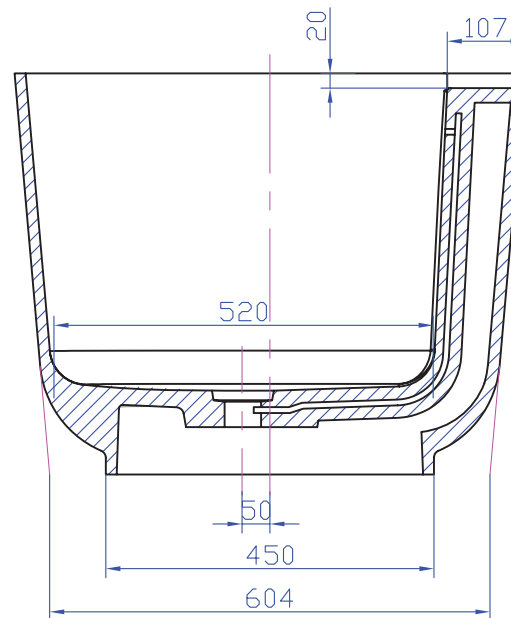

G65176 1600mm Freestanding Bath

Notes:

- Freestanding bathtub
- Solid surface
- Matt white
- Chrome waste
- Optional matching stone waste
- 10 year manufacturers warranty

Size: 1600 x 700 x 550 (mm)

Finishes:

- Matte white
- Gloss white
- Colour

Options:

- Overflow
- Non-overflow
- Stone waste
- Headrest

Net Weight: 120kg
Gross Weight: 170kg
Volume: 270L
Unit: mm

GIA
Italii

AUSTRALIA

Phone: 1800 462 946
Email: info@stonebaths.com.au
Web: stonebaths.com.au