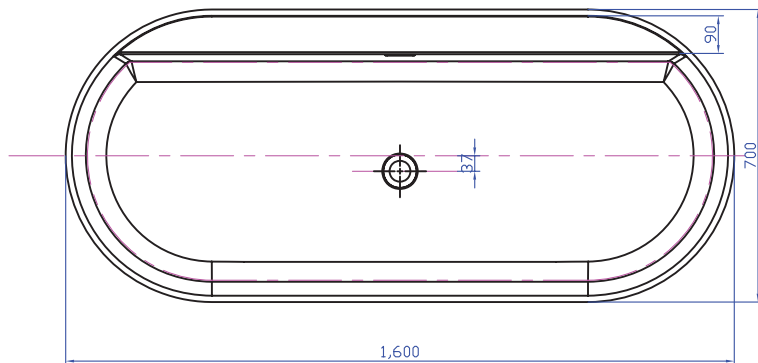

G65176 1600mm Freestanding Bath

Notes:

- Freestanding bathtub
- Solid surface
- Matt white
- Chrome waste
- Optional matching stone waste
- 10 year manufacturers warranty

Size: 1600 x 700 x 550 (mm)

Finishes:

- Matte white
- Gloss white
- Colour

Options:

- Overflow
- Non-overflow
- Stone waste
- Headrest

Net Weight: 120kg
Gross Weight: 170kg
Volume: 270L
Unit: mm

GIA
Italii

AUSTRALIA

Phone: 1800 462 946
Email: info@stonebaths.com.au
Web: stonebaths.com.au