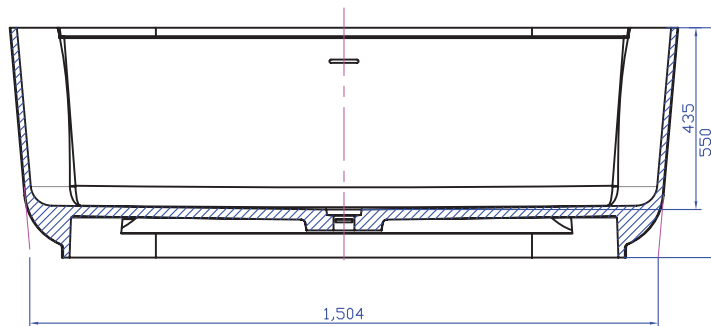

G65176 1600mm Freestanding Bath

Notes:

- Freestanding bathtub
- Solid surface
- Matt white
- Chrome waste
- Optional matching stone waste
- 10 year manufacturers warranty

Size: 1600 x 700 x 550 (mm)

Finishes:

- Matte white
- Gloss white
- Colour

Options:

- Overflow
- Non-overflow
- Stone waste
- Headrest

Net Weight: 120kg
Gross Weight: 170kg
Volume: 270L
Unit: mm

GIA
Italii

AUSTRALIA

Phone: 1800 462 946
Email: info@stonebaths.com.au
Web: stonebaths.com.au