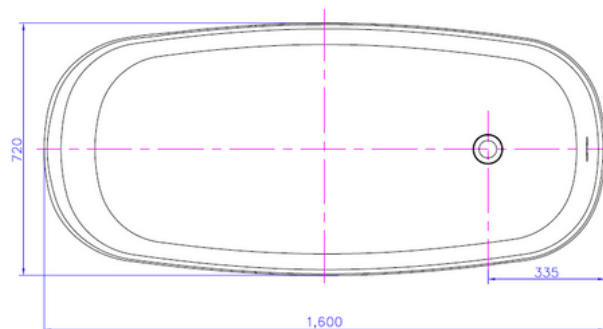

G65175 1600mm freestanding bath

Notes:

- Solid surface bath
- Matt white
- 10 year manufacturers warranty

Finishes:

- Matte white
- Gloss white
- Colour

Size: 1600 x 720 x 650 (mm)

Options:

- Stone waste

Net Weight: 135kg
 Gross Weight: 185kg
 Water Capacity: 295L
 Unit: mm