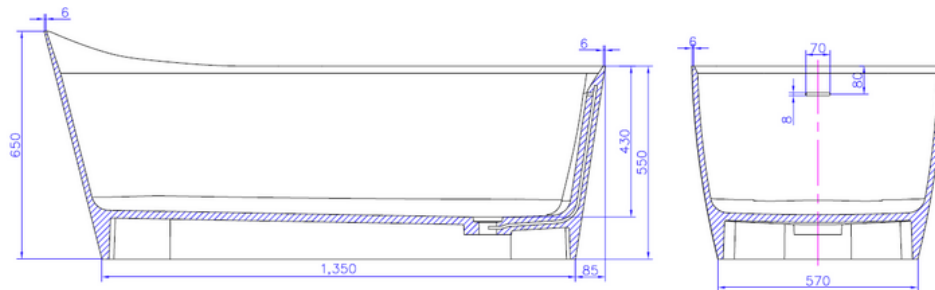

G65175 1600mm freestanding bath

Notes:

- Solid surface bath
- Matt white
- 10 year manufacturers warranty

Finishes:

- Matte white
- Gloss white
- Colour

Size: 1600 x 720 x 650 (mm)

Options:

- Stone waste

Net Weight: 135kg
 Gross Weight: 185kg
 Water Capacity: 295L
 Unit: mm