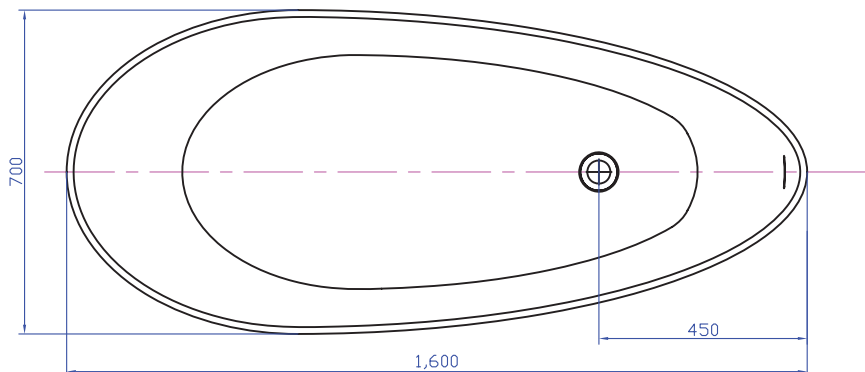

G65167 1600mm Freestanding Bath

Notes:

- Freestanding bathtub
- Solid surface
- Matt white
- Chrome waste
- Optional matching stone waste
- 10 year manufacturers warranty

Finishes:

- Matte white
- Gloss white
- Colour

Options:

- Overflow
- Non-overflow
- Stone waste

Size: 1600 x 700 x 630mm(mm)

Net Weight: 90kg
Gross Weight: 140kg
Volume: 295L
Unit: mm

GIA
Itallii

AUSTRALIA

Phone: 1800 462 946
Email: info@stonebaths.com.au
Web: stonebaths.com.au