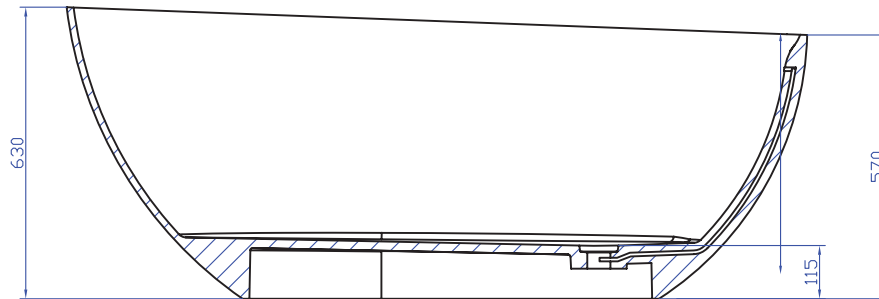

G65167 1600mm Freestanding Bath

Notes:

- Freestanding bathtub
- Solid surface
- Matt white
- Chrome waste
- Optional matching stone waste
- 10 year manufacturers warranty

Finishes:

- Matte white
- Gloss white
- Colour

Options:

- Overflow
- Non-overflow
- Stone waste

Size: 1600 x 700 x 630mm(mm)

Net Weight: 90kg
Gross Weight: 140kg
Volume: 295L
Unit: mm

GIA
Itallii

AUSTRALIA

Phone: 1800 462 946
Email: info@stonebaths.com.au
Web: stonebaths.com.au