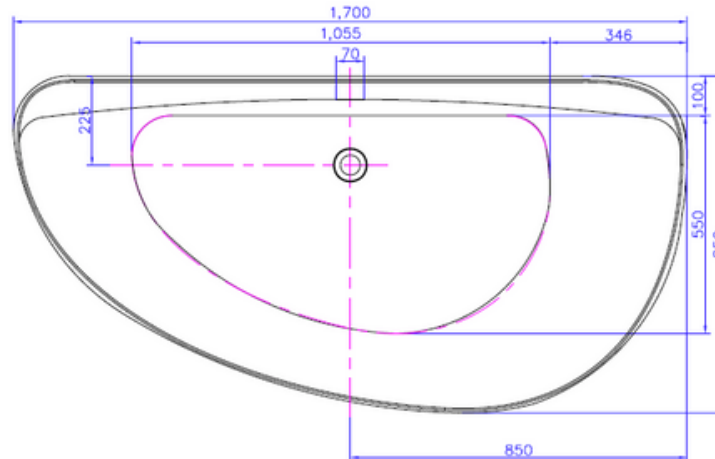

G65161 1700mm back-to-wall bath

Notes:

- Solid surface bath
- Matt white
- 10 year manufacturers warranty

Size: 1700 x 850 x 550 (mm)

Finishes:

- Matte white
- Gloss white
- Colour

Options:

- Stone waste

Net Weight: 135kg
 Gross Weight: 185kg
 Water Capacity: 275L
 Unit: mm