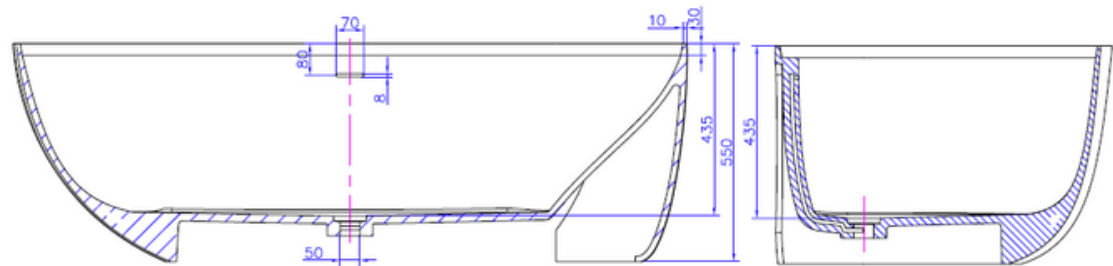

G65161 1700mm back-to-wall bath

Notes:

- Solid surface bath
- Matt white
- 10 year manufacturers warranty

Size: 1700 x 850 x 550 (mm)

Finishes:

- Matte white
- Gloss white
- Colour

Options:

- Stone waste

Net Weight: 135kg
 Gross Weight: 185kg
 Water Capacity: 275L
 Unit: mm