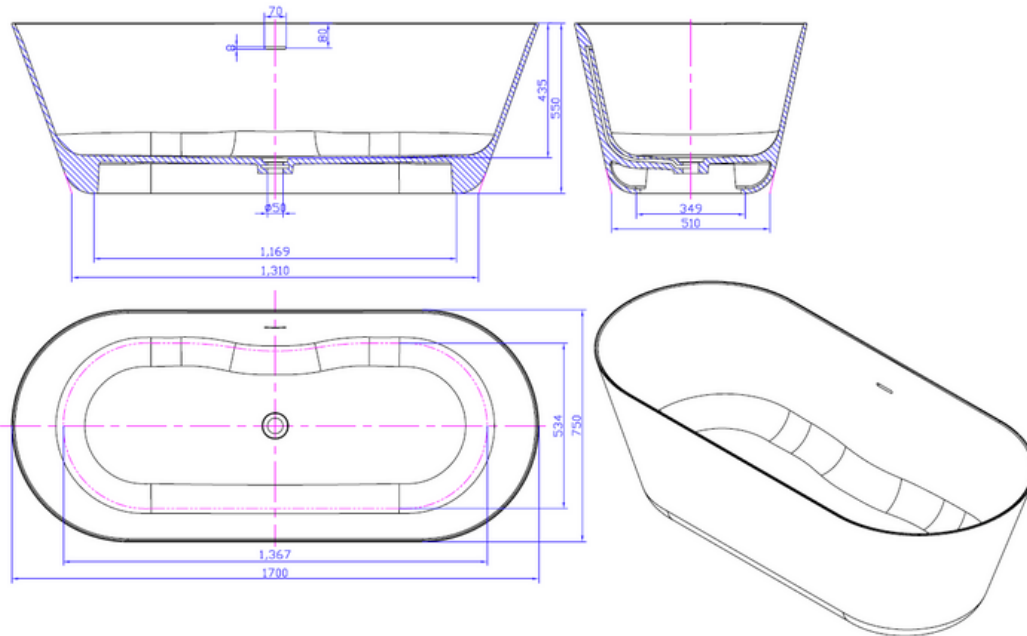

G65160 1700mm freestanding bath

Notes:

- Solid surface bath
- Matt white
- 10 year manufacturers warranty

Finishes:

- Matte white
- Gloss white
- Colour

Size: 1700 x 750 x 550 (mm)

Options:

- Stone waste

Net Weight: 115kg
 Gross Weight: 165kg
 Water Capacity: 240L
 Unit: mm