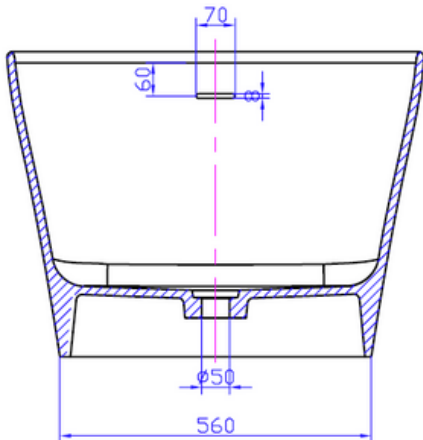

G65159 1700mm freestanding bath

Notes:

- Solid surface bath
- Matt white
- 10 year manufacturers warranty

Size: 1700 x 750 x 550 (mm)

Finishes:

- Matte white
- Gloss white
- Colour

Options:

- Stone waste

Net Weight: 135kg
 Gross Weight: 185kg
 Water Capacity: 272L
 Unit: mm