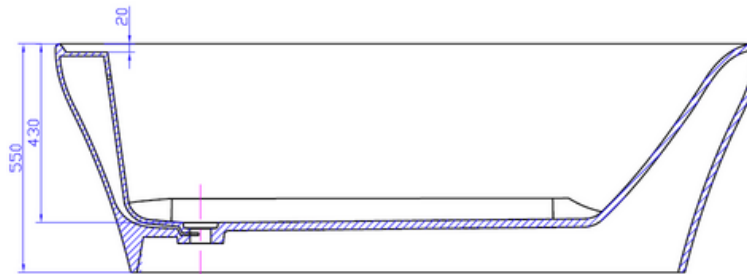

G65159 1700mm freestanding bath

Notes:

- Solid surface bath
- Matt white
- 10 year manufacturers warranty

Size: 1700 x 750 x 550 (mm)

Finishes:

- Matte white
- Gloss white
- Colour

Options:

- Stone waste

Net Weight: 135kg
 Gross Weight: 185kg
 Water Capacity: 272L
 Unit: mm