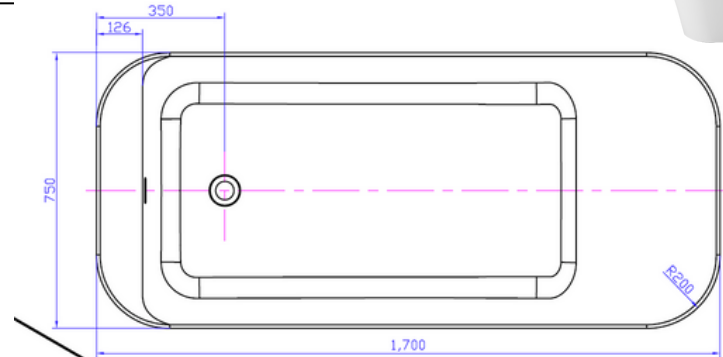

G65159 1700mm freestanding bath

Notes:

- Solid surface bath
- Matt white
- 10 year manufacturers warranty

Size: 1700 x 750 x 550 (mm)

Finishes:

- Matte white
- Gloss white
- Colour

Options:

- Stone waste

Net Weight: 135kg
 Gross Weight: 185kg
 Water Capacity: 272L
 Unit: mm