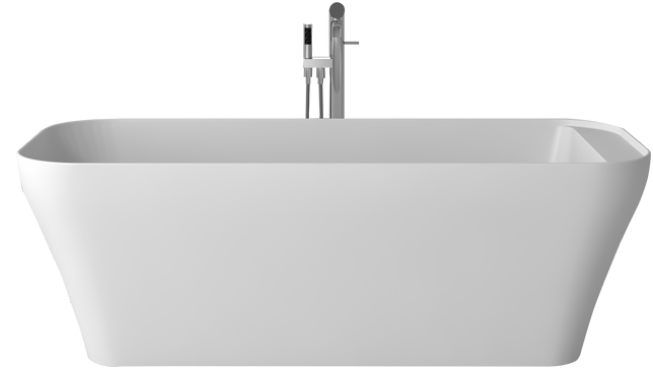

G65159 1700mm freestanding bath

Notes:

- Solid surface bath
- Matt white
- 10 year manufacturers warranty

Size: 1700 x 750 x 550 (mm)

Finishes:

- Matte white
- Gloss white
- Colour

Options:

- Stone waste

Net Weight: 135kg
 Gross Weight: 185kg
 Water Capacity: 272L
 Unit: mm