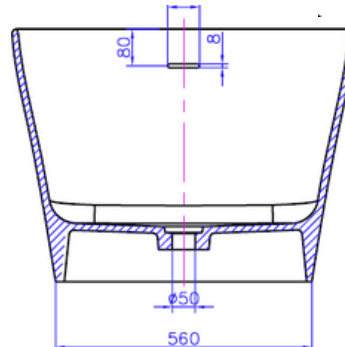

G65158 1700mm freestanding bath

Notes:

- Solid surface bath
- Matt white
- 10 year manufacturers warranty

Size: 1700 x 750 x 550 (mm)

Finishes:

- Matte white
- Gloss white
- Colour

Options:

- Stone waste

Net Weight: 135kg
 Gross Weight: 185kg
 Water Capacity: 275L
 Unit: mm