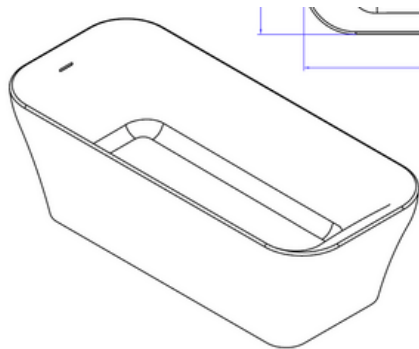

G65158 1700mm freestanding bath

Notes:

- Solid surface bath
- Matt white
- 10 year manufacturers warranty

Size: 1700 x 750 x 550 (mm)

Finishes:

- Matte white
- Gloss white
- Colour

Options:

- Stone waste

Net Weight: 135kg
 Gross Weight: 185kg
 Water Capacity: 275L
 Unit: mm