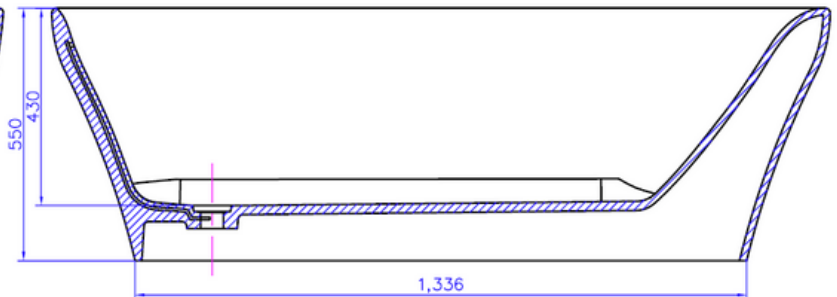

G65158 1700mm freestanding bath

Notes:

- Solid surface bath
- Matt white
- 10 year manufacturers warranty

Size: 1700 x 750 x 550 (mm)

Finishes:

- Matte white
- Gloss white
- Colour

Options:

- Stone waste

Net Weight: 135kg
 Gross Weight: 185kg
 Water Capacity: 275L
 Unit: mm