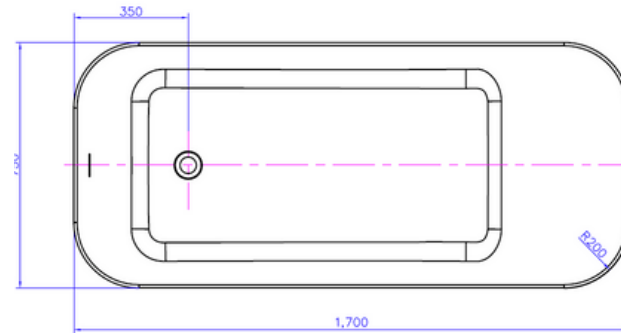

G65158 1700mm freestanding bath

Notes:

- Solid surface bath
- Matt white
- 10 year manufacturers warranty

Size: 1700 x 750 x 550 (mm)

Finishes:

- Matte white
- Gloss white
- Colour

Options:

- Stone waste

Net Weight: 135kg
 Gross Weight: 185kg
 Water Capacity: 275L
 Unit: mm