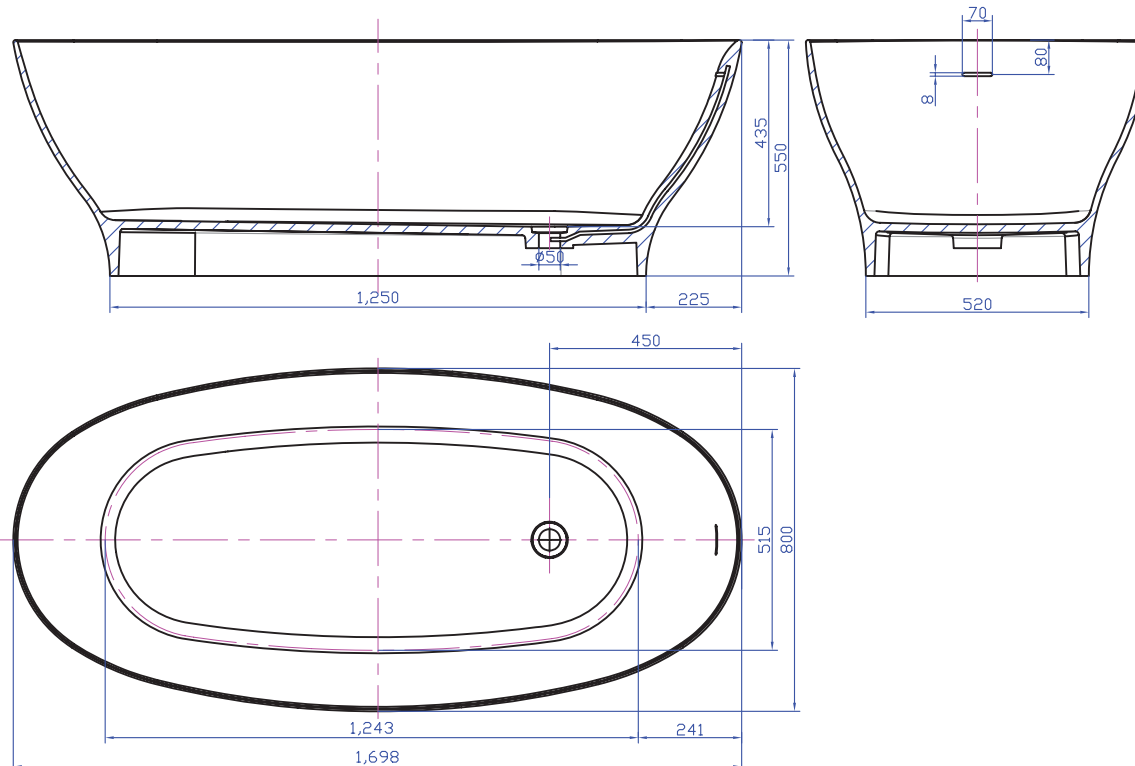

G65157 1700mm Freestanding Bath

Notes:

- Freestanding bathtub
- Solid surface
- Matt white
- Chrome waste
- Optional matching stone waste
- 10 year manufacturers warranty

Finishes:

- Matte white
- Gloss white
- Colour

Options:

- Overflow
- Non-overflow
- Stone waste

Size: 1700 x 800 x 550 (mm)

Net Weight: 135g
Gross Weight: 185kg
Volume: 275L
Unit: mm

GIA
Italii

AUSTRALIA

Phone: 1800 462 946
Email: info@stonebaths.com.au
Web: stonebaths.com.au